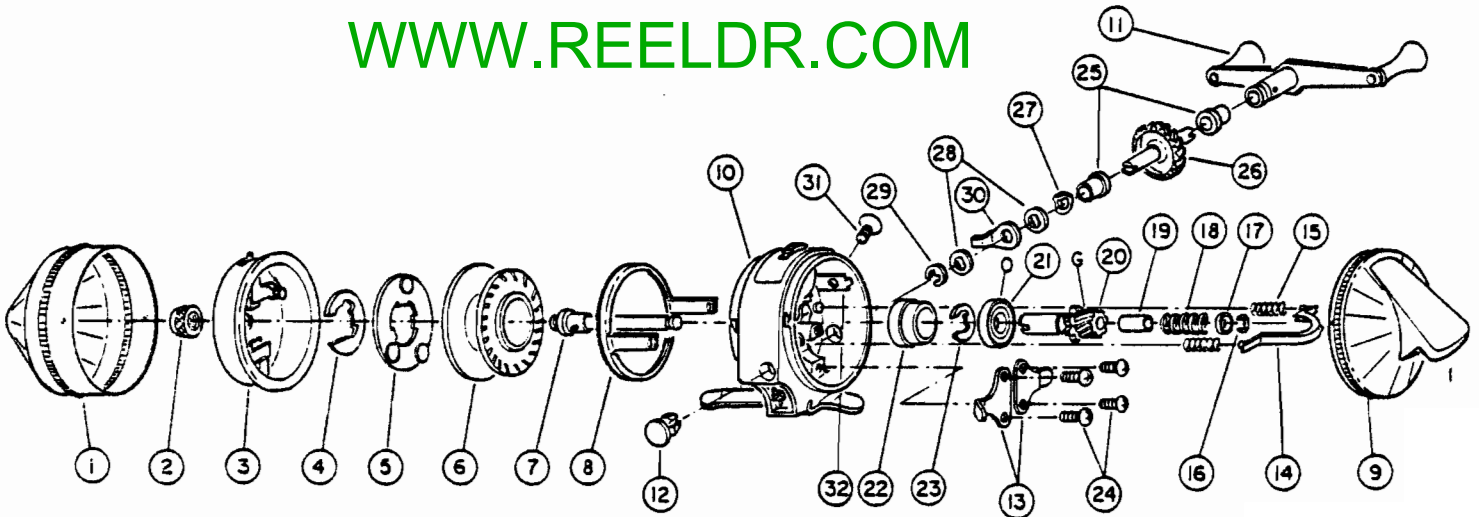

# Zebco Omega 33 33XBL™

WWW.REELDR.COM

## Key

No.	Part No.	Description
1	IZ24//SA	Front Cover Assembly
2	AZ6/2	Spinner Head Nut
3	IZ10//SA	Spinner Head Assembly
4	GZ34//THT	Spool Clip
5	AZ40//SA	Spool Washer
6	IZ21//CP	Spool-order form attached
7	IZ15//SA	Center Shaft
8	IZ46//SA	Brake Ring Retainer
8	MZ53//TP	Brake Ring Gasket
9	IZ23//SA	Back Cover Assembly
10	IZ1//SA	Body Assembly
11	IZ18-1//SA	Handle Assembly
12	IZ3-2//TP	Cap Nut
13	IZ29//TP	Bearing Retainer
14	IZ31//SA	Brake Bar
15	AZ73/1	Brake Ring Spring
16	WZ22/0	Center Shaft Clip
17	GZ73/1	Control Clip Retainer

## Key

No.	Part No.	Description
18	IZ20/0	Center Shaft Spring
19	AZ78/1	Center Shaft Spacer
20	AZ11//TP	Pinion Shaft
21	AZ28/0	Ball Bearing
22	AZ30/1/0	Bearing Spacer
23	PZ30/0	Bearing Spacer Clip
24	AZ57/1	Retainer Screw
25	IZ26/0	Crank Bearing
26	IZ8-1//SA	Crank Shaft Assembly
27	JO88/0	Tension Washer
28	AZ54/0	Anti-Reverse Drag Washer
29	WZ22/0	Center Shaft Clip
30	IZ52//CP	Anti-Reverse Drag
31	LZ55/1	Cover Lock Screw
32	IZ56/0	Cover Lock
	AZ33/2	Clutch Washer
	IZ29//TP	Bearing Retainer
	IZ9//SA	Thumb Stop