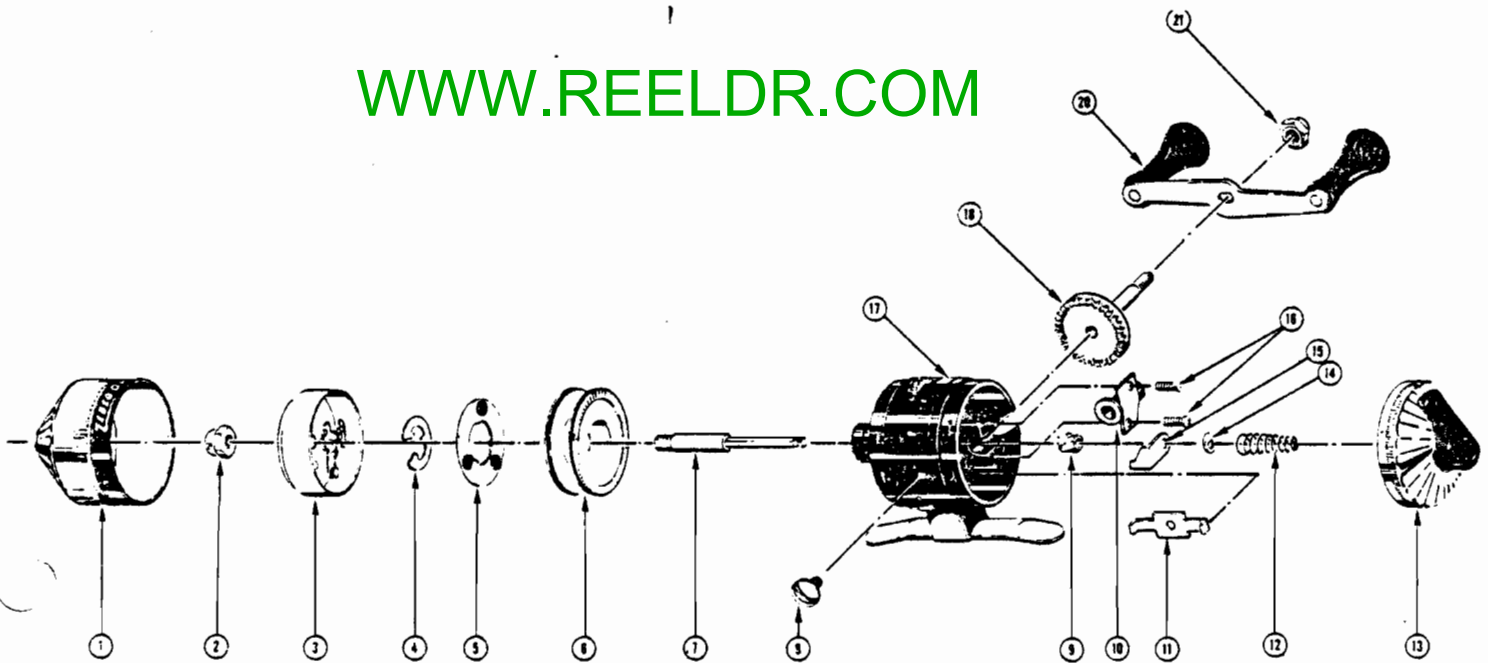

Zebco Omega 113™

WWW.REELDR.COM

Key

No.	Part No.	Description
1	AJZ24//SA	Front Cover Assembly
2	AJZ6/0	Spinner Head Nut
3	AJZ10//SA	Spinner Head Assembly
4	XZ34/0	Spool Clip
5	AJZ40//SA	Spool Washer
6	AJZ21//SA	Spool-order form attached
7	AJZ15//TP	Center Shaft
8	AJZ55/0	Cover Lock Screw
9	AJZ11//0	Pinion Gear
10	AJZ26//MCP	Bearing
11	AJZ56/0	Cover Lock

Key

No.	Part No.	Description
12	AJZ20/0	Center Shaft Spring
13	AJZ23//SA	Back Cover Assembly
14	AJZ79/0	Center Shaft Washer
15	AJZ14//TP	Anti-Reverse Drag
16	AJZ57/0	Bearing Retainer Screw
17	AJZ1-A//SA	Body Assembly
18	AJZ8//SA	Crank Gear Assembly
20	AJZ18//SA	Crank Handle
21	BZ3//TP	Crank Nut
	AZ29//CP	Bearing Retainer
	AJZ55/0	Cover Lock Screw