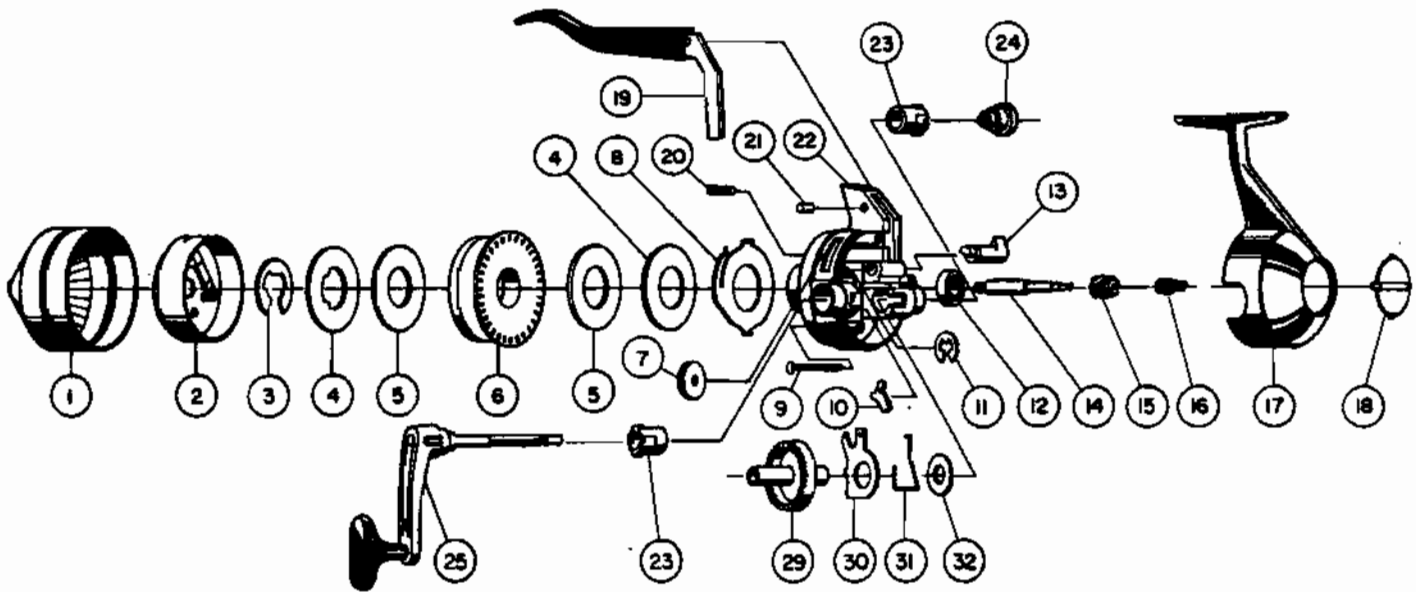

ZEBCO FL44 Classic

KEY PART

NO. NO.	DESCRIPTION
1 CJ324-5	FRONT COVER
2 HJ310	SPINNER HEAD S/A
3 GZ034-1	SPOOL RETAINER CLIP
4 CJO40	SPOOL WASHER
5 EE108	SPOOL WASHER
6 CJ021	SPOOL
6 CJ321-20H	WOUND SPOOL 20#
7 BJ032	CLUTCH WHEEL
8 CJ027	CLUTCH RING
9 CJ126	MACHINE SCREW
10 HJ060	ANTI-REVERSE PAWL
11 BJ121	RETAINER CLIP
12 AZ028	BALL BEARING
13 CJ002	ANTI-REVERSE ACTUATOR
14 CJ015	CENTER SHAFT
15 CJ011	PINION GEAR
16 DJ020	CENTER SHAFT SPRING
17 CJ323	BACK COVER S/A
18 DJ075	BACK CAP
19 CJ350-2	FINGER BRAKE S/A
20 BJ054-2	CLUTCH SCREW
21 CJ172	FINGER BRAKE PIN
22 CJ301-4	BODY S/A
23 CJ026	CRANK BEARING
24 DJ769-1	CRANK ROD NUT
25 CJ318-5	CRANK HANDLE
29 CJ012-2	CRANK GEAR
30 CJ014	ANTI-REVERSE DRAG
31 CJ061	ANTI-REVERSE PAWL SPRING
32 CJ106	FLAT WASHER

WWW.REELDR.COM

Prices subject to change without notice. Prices do not include postage and handling.

PLEASE ORDER BY PART NUMBER

Rev. 11/90

Zebco Division Brunswick Corporation, Box 270, Tulsa, OK 74101 USA 918-836-5581