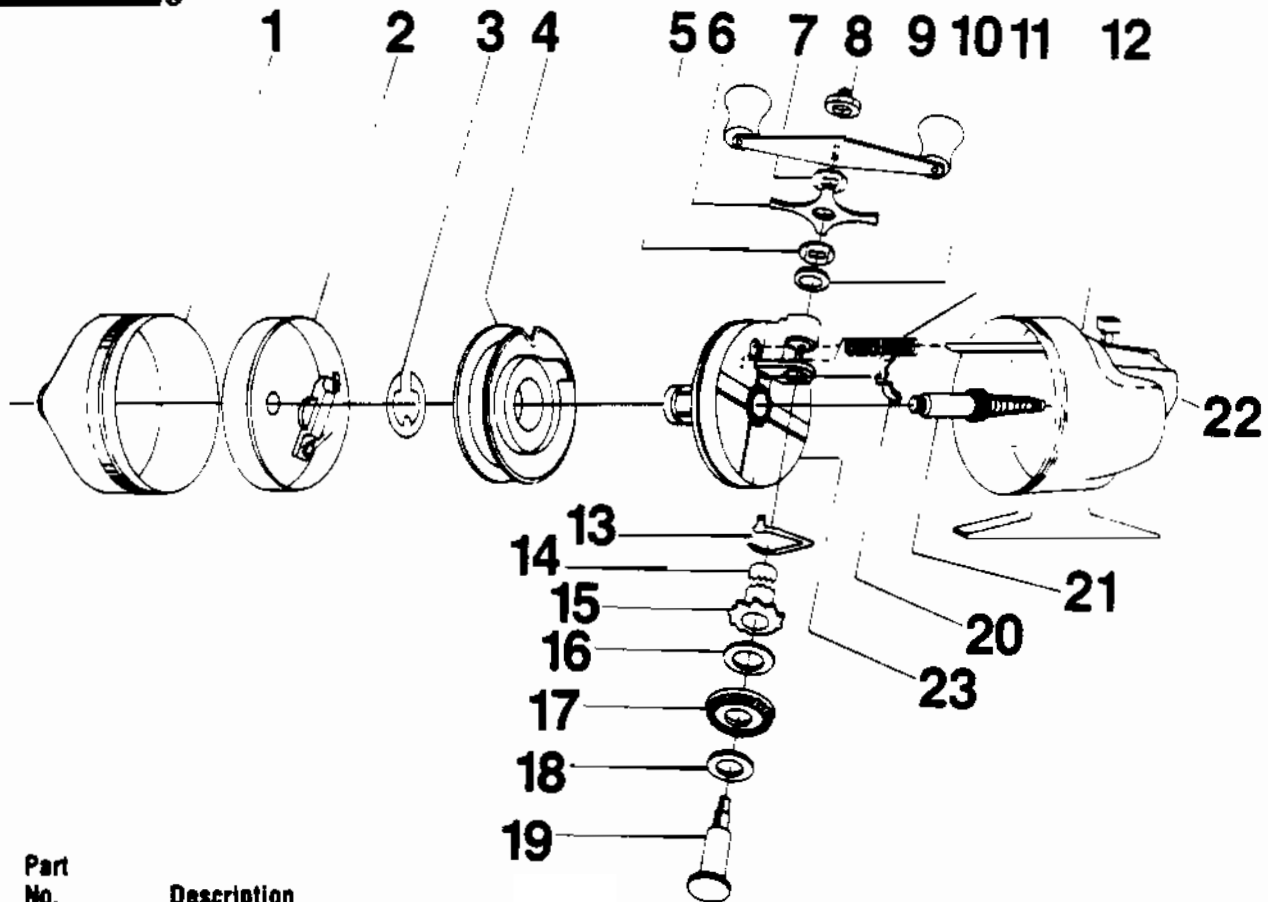

**ZEBCO****CR60****DISCONTINUED**

Key No.	Part No.	Description
1	JY324-9	FRONT COVER S/A
2	JY310	SPINNERHEAD
3	JY034	SPOOL CLIP
4	HE021	SPOOL
4	HE321-6H	SPOOL WOUND W/6# HP LINE
7	DZ031	TENSION WASHER
8	HE032	STAR DRAG
9	AZ003	CRANK NUT
10	SY318-2	HANDLE ASSY.
11	DZ030	FLAT WASHER
12	HE064	DEPTH PIN SPRING
13	HE323-1	BACK COVER S/A
14	HE061	ANTI REVERSE DRAG
15	HE026	SIDE BUSHING
16	DZ033	WASHER
17	HE012	CRANK GEAR
18	DZ033	WASHER
19	HE008	CRANK SHAFT
20	JY060	ANTI-REVERSE PAWL
21	WY315-1	CENTER SHAFT ASSY.
22	HE009	THUMBSTOP
23	WY301-2	BODY

WWW.REELDR.COM

Prices subject to change without notice. Prices do not include postage and handling. Some parts may not be available.

**PLEASE ORDER BY PART NUMBER**

Rev. 5/93

Zebco Division Brunswick Corporation, Box 270, Tulsa, OK 74101 USA 918-836-5581