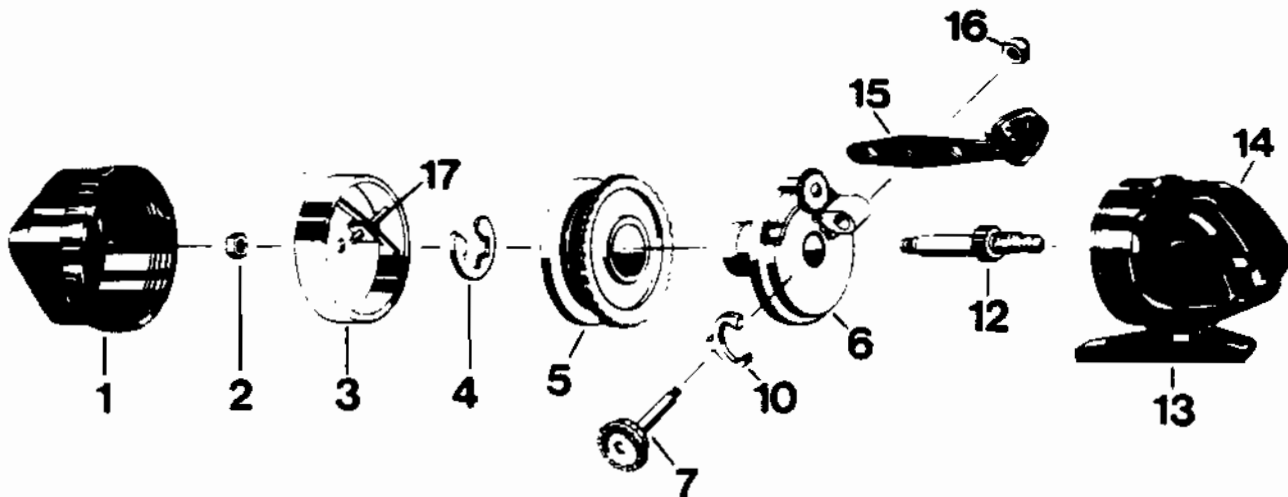

ZEBCO CR6

KEY PART

NO. NO.	DESCRIPTION
1 LE324	FRONT COVER ASSY.
2 J2006	SPINNER HEAD NUT
3 Z2310	SPINNERHEAD ASS'Y
4 JY034	SPOOL CLIP
5 JY321-6P	SPOOL W/6# LINE
6 Z2301	BODY ASSY
7 XZ308	CRANK SHAFT SUB-ASSEMBLY
10 XZ053	ANTI REVERSE PAWL
12 Z2315	CENTERSHAFT SUBASSEMBLY
13 LE323	BACK COVER W/TH. BR.
14 LE009	THUMB BRAKE
15 NY318	CRANK HANDLE S/A
16 AZ003	CRANK NUT
17 AEC49	PICK-UP PIN SPRING

WWW.REELDR.COM

Prices subject to change without notice. Prices do not include postage and handling.

PLEASE ORDER BY PART NUMBER

Rev. 11/90

Zebco Division Brunswick Corporation, Box 270, Tulsa, OK 74101 USA 918-838-5581