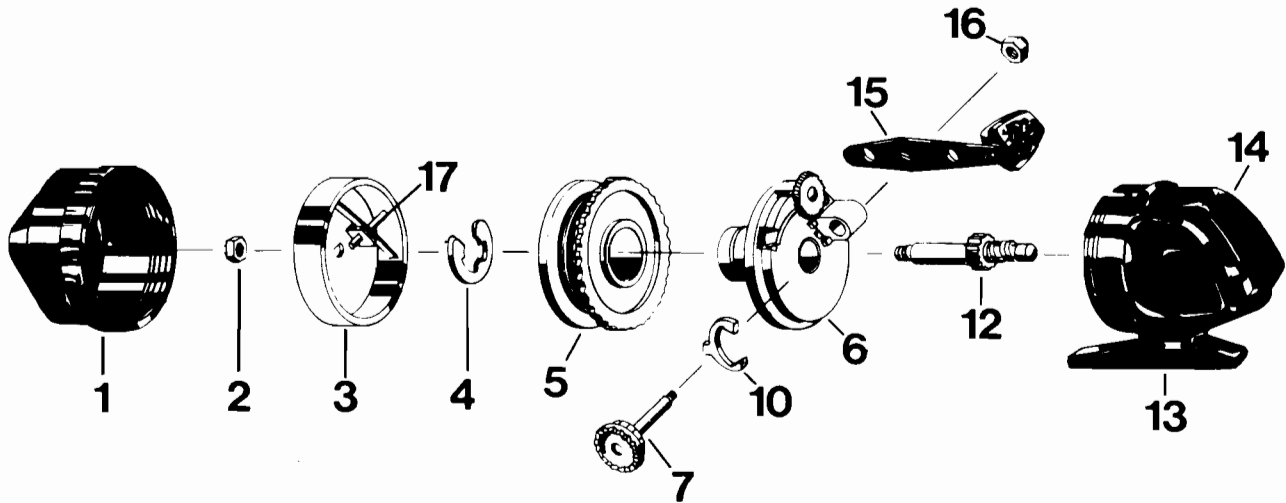

ZEBCO CR6

KEY PART

NO. NO.	DESCRIPTION
1 LE324	FRONT COVER ASSY.
2 JZ006	SPINNER HEAD NUT
3 ZZ310	SPINNERHEAD ASS'Y
4 JY034	SPOOL CLIP
5 JY321-6P	SPOOL W/6# LINE
6 ZZ301	BODY ASSY
7 XZ308	CRANK SHAFT SUB-ASSEMBLY
10 XZ063	ANTI REVERSE PAWL
12 ZZ315	CENTERSHAFT SUBASSEMBLY
13 LE323	BACK COVER W/TH. BR.
14 LE009-2	THUMB BRAKE
15 NY318	CRANK HANDLE S/A
16 AZ003	CRANK NUT
17 AE049	PICK-UP PIN SPRING

WWW.REELDR.COM

Prices subject to change without notice. Prices do not include postage and handling.

PLEASE ORDER BY PART NUMBER

Rev. 9/88

Zebco Division Brunswick Corporation, Box 270, Tulsa, OK 74101 USA 918-836-5581