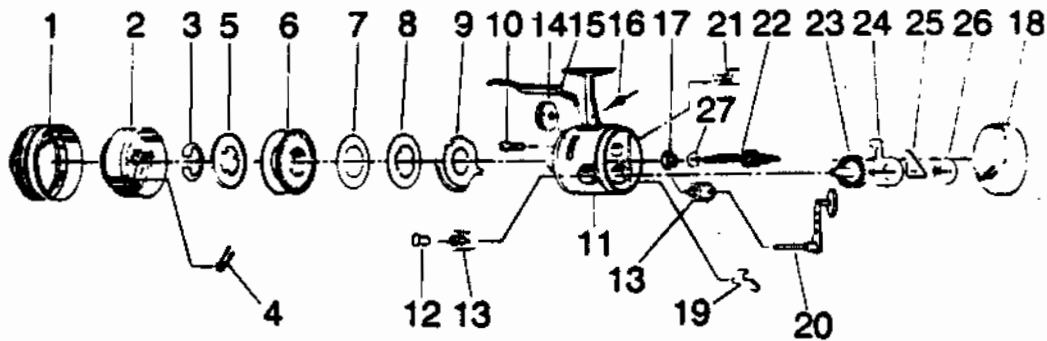

ZEBCO CR40

KEY PART NO. NO.	DESCRIPTION
1 BE324-4	FRONT COVER ASSY.
2 BE310	SPINNERHEAD S/A
3 XZ034	SPOOL CLIP
4 AJ049	PICK UP PIN SPRING
5 BE036	LIP
6 BE321-8H	SPOOL W/8# H.P. LINE
7 BJ108	FLAT WASHER
8 BJ040	SPOOL WASHER
9 BJ027	CLUTCH RING
10 BJ054-2	CLUTCH SCREW
11 BJ301-3	BODY ASSY.
12 BJ068	CRANK ROD NUT
13 BJ026	CRANK BEARING
14 BJ032	CLUTCH WHEEL
15 BJ050-2	FINGER BRAKE
16 BJ126-2	FINGER BRAKE SCREW
17 BE017	CENTER SHAFT BEARING
18 BJ023-3	BACK COVER
19 BJ060	ANTI-REV PAWL
20 BJ318-5	HANDLE ASSY
21 BE002	ANTI-REVERSE ACTUATOR
22 BE315	CENTERSHAFT S/A
23 BJ012	CRANK GEAR
24 BJ014	ANTI-REVERSE DRAG
25 BE061	ANTI-REVERSE PAWL SPRING
26 BJ106	FLAT WASHER
27 BJ107	WASHER (GEAR)

WWW.REELDR.COM

Prices subject to change without notice. Prices do not include postage and handling.

PLEASE ORDER BY PART NUMBER

Rev. 11/90

Zebco Division Brunswick Corporation, Box 270, Tulsa, OK 74101 USA 918-638-5581