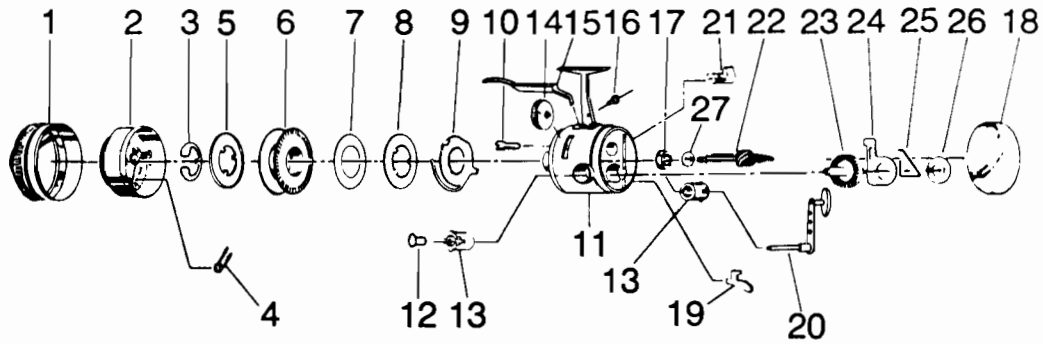

# ZEBCO CR40

## KEY PART

NO. NO.	DESCRIPTION
1 BE324-4	FRONT COVER ASSY.
2 BE310	SPINNERHEAD S/A
3 X2034	SPOOL CLIP
4 AJ049	PICK UP PIN SPRING
5 BE036	LIP
6 BE321-BH	SPOOL W/8# H.P. LINE
7 BJ108	FLAT WASHER
8 BJ040	SPOOL WASHER
9 BJ027	CLUTCH RING
10 BJ054	CLUTCH SCREW
11 BJ301-5	BODY ASSY.
12 BJ068	CRANK ROD NUT
13 BJ026	CRANK BEARING

## KEY PART

NO. NO.	DESCRIPTION
14 BJ032	CLUTCH WHEEL
15 BJ050-2	FINGER BRAKE
16 BJ126-2	FINGER BRAKE SCREW
17 BE017	CENTER SHAFT BEARING
18 BJ023-3	BACK COVER
19 BJ060	ANTI-REV PAWL
20 BJ318-5	HANDLE ASSY
21 BE002	ANTI-REVERSE ACTUATOR
22 BE315	CENTERSHAFT S/A
23 BJ012	CRANK GEAR
24 BJ014	ANTI-REVERSE DRAG
25 BE061	ANTI-REVERSE PAWL SPRING
26 BJ106	FLAT WASHER
27 BJ107	WASHER (GEAR)