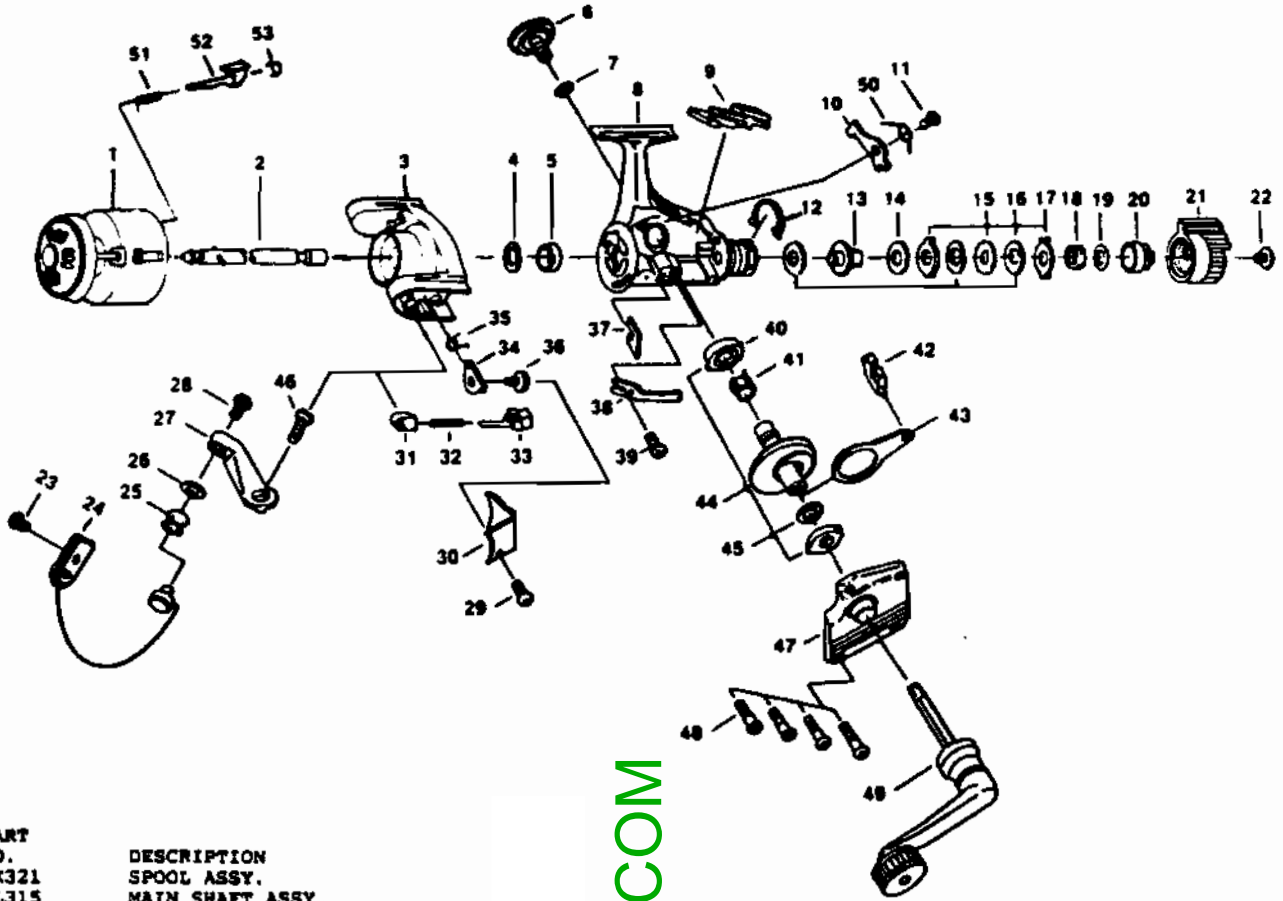

ZEBCO CR10J

**KEY PART
NO. NO.**

1	ZK321	SPOOL ASSY.
2	AL315	MAIN SHAFT ASSY.
3	ZK309	ROTOR
4	AL065	PINION WASHER
5	AL028	PINION BUSHING
6	AL073	HANDLE SCREW
7	AL105	HANDLE SCREW CAP WASHER
8	ZK001	BODY
9	AL059	STOPPER LEVER
10	AL063	STOPPER
11	AL083	STOPPER SCREW
12	AL033	BAIT CLICK CLAW
13	AL104	SLIDER HOLDER
14	AL039	DRAG WASHER 'B'
15	AL071	DRAG WASHER 'D'
16	AL077	DRAG WASHER 'B'(FIBER)
17	AL030	DRAG WASHER 'A'
18	AL031	DRAG COIL SPRING
19	AL046	DRAG ADJUST WASHER
20	AL112	DRAG NUT
21	AL032	DRAG CAP
22	AL079	DRAG CAP SCREW
23	AL103	BAIL HOLDER SCREW
24	AL347	BAIL ASSY.
25	AL004	LINE ROLLER
26	AL102	BAIL WASHER
27	AL007	ARM LEVER
28	AL108	BAIL SCREW
29	AL085	BAIL SPRING COVER SCREW
30	AL087	BAIL SPRING COVER
31	AL020	SPRING HOLDER
32	AL022	BAIL SPRING
33	AL029	KICK LEVER 'B'
34	AL074	KICK LEVER 'A'
35	AL049	KICK LEVER SPRING
36	AL037	KICK LEVER SCREW
37	AL006	PINION STOPPER

WWW.REELDR.COM

**KEY PART
NO. NO.**

38	AL068	CLICK CLAW
39	AL101	CLICK CLAW SCREW
40	AL013	BODY BUSHING
41	AL086	SLIDER SPRING
42	AL081	PIN SLIDER
43	ZK025	OSCILLATING SLIDER
44	ZK012	DRIVE GEAR
45	AL026	DRIVE GEAR WASHER
46	AL051	ARM LEVER SCREW
47	ZK023	BODY COVER
48	AL057	BODY COVER SCREW
49	AL318	HANDLE ASSY.
50	AL061	STOPPER SPRING
51	AK064	DEPTH PIN SPRING
52	AK063	DEPTH PIN
53	AK062	DEPTH PIN CLIP

Prices subject to change without notice. Prices do not include postage and handling.

PLEASE ORDER BY PART NUMBER

Rev. 11/90

Zebco Division Brunswick Corporation, Box 270, Tulsa, OK 74101 USA 918-836-5581