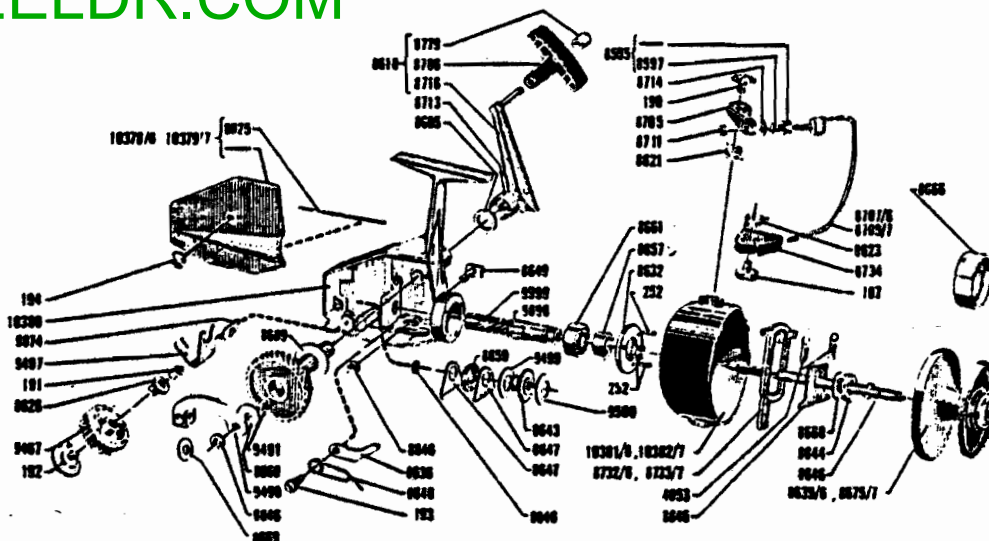

Zebco CARDINAL 7X™

WWW.REELDR.COM

PART NO.	DESCRIPTION	PART NO.	DESCRIPTION
187	Screw	8668	Locking Washer
190	Screw for Bail Cam	8669	Washer
191	Screw for Brake Arrgmt.	8675	Spool (Price List Attached)
192	Screw for Brake Nuc	8689	Spring Washer
193	Dist. Screw/Anti-Rev. Hook	8705	Bail Arm
194	Screw for Housing Plate	8709	Bail
252	Screw	8711	Nut for Bail
4053	Spring for Bail Stopper	8713	Protecting Ring
8395	Line Roller and Bushing	8714	Protecting Washer
8618	Crank Complete	8716	Crank Arm
8621	Bail Spring, Right	8733	Bail Stopper
8623	Bail Spring, Left	8734	Bail Plate
8625	Click Spring	8779	Nut
8626	Cashing	8786	Handle Knob
8632	Ball Bearings Holder	8846	Locking Washer
8636	Anti-Reverse Hook	9467	Brake Nut
8643	Click Washer	9491	Main Gear
8644	Winding Cup Nut	9496	Connecting Link
8645	Driving Washer	9497	Brake Arm
8646	Main Shaft	9499	Friction Washer
8647	Friction Washer	9500	Washer
8648	Stop Spring	9874	Insert Support
8649	Anti-Reverse Button	9898	O-Ring
8657	Distancet Tube	999	Shaft for Worm Gear
8659	Locking Washer	10379	Housing Plate
8661	Ball Bearings	10380	Housing
8665	Felt Packing	10382	Winding Cup
8666	Cork Arbor for Spool 8639		