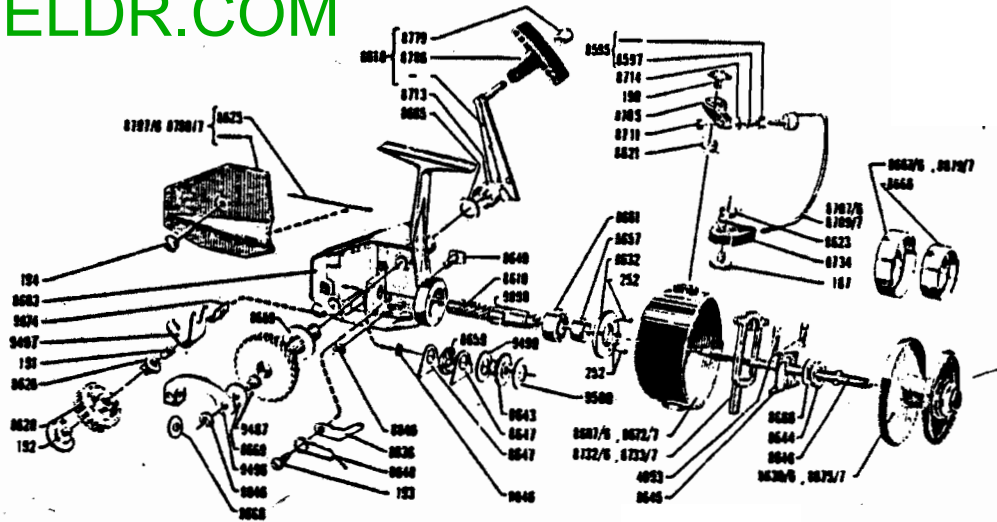

Zebco CARDINAL 7

WWW.REELDR.COM

PART NO. DESCRIPTION

187	Screw
190	Screw for Bail Arm
191	Screw Brake Arrangement
192	Screw for Bail Nut
193	Dist. Screw Anti-Rev. Hook
194	Screw for Housing Plate
252	Screw
4053	Spring for Bail Stopper
8595	Line Roller and Bushing
8603	Housing
8672	Winding Cup
8610	Shaft for Worm Gear
8618	Crank Complete ✓
8621	Bail Spring, Right ✓
8623	Bail Spring, Left ✓
8625	Click Spring
8626	Cashing
8628	Brake Nut
8632	Ball Bearing Holder
8636	Anti-Reverse Hook
8643	Click Washer
8644	Winding Cup Nut
8645	Drive Washer
8646	Main Shaft
8647	Friction Washer
8648	Stop Spring
8649	Anti-Reverse Button
8657	Distance Tube

PART NO. DESCRIPTION

8659	Locking Washer
8661	Ball Bearing
8665	Felt Packing
8666	Cork Arbor for Spool 8639
8668	Locking Washer
8669	Washer
8689	Spring Washer
8675	Spool (Price Sheet Attached)
8679	Cork Arbor for Spool 8639
8705	Bail Arm
8709	Bail ✓
8711	Nut for Bail
8714	Protecting Washer
8716	Crank Arm
8733	Bail Stopper ✓
8734	Bail Plate
8779	Nut
8786	Handle Knob
8798	Housing Plate
8846	Locking Washer
9487	Main Gear Compl. W/Shaft
9496	Connecting Link
9497	Brake Arm
9499	Friction Washer
9500	Washer
9874	Insert Support
9898	O-Ring