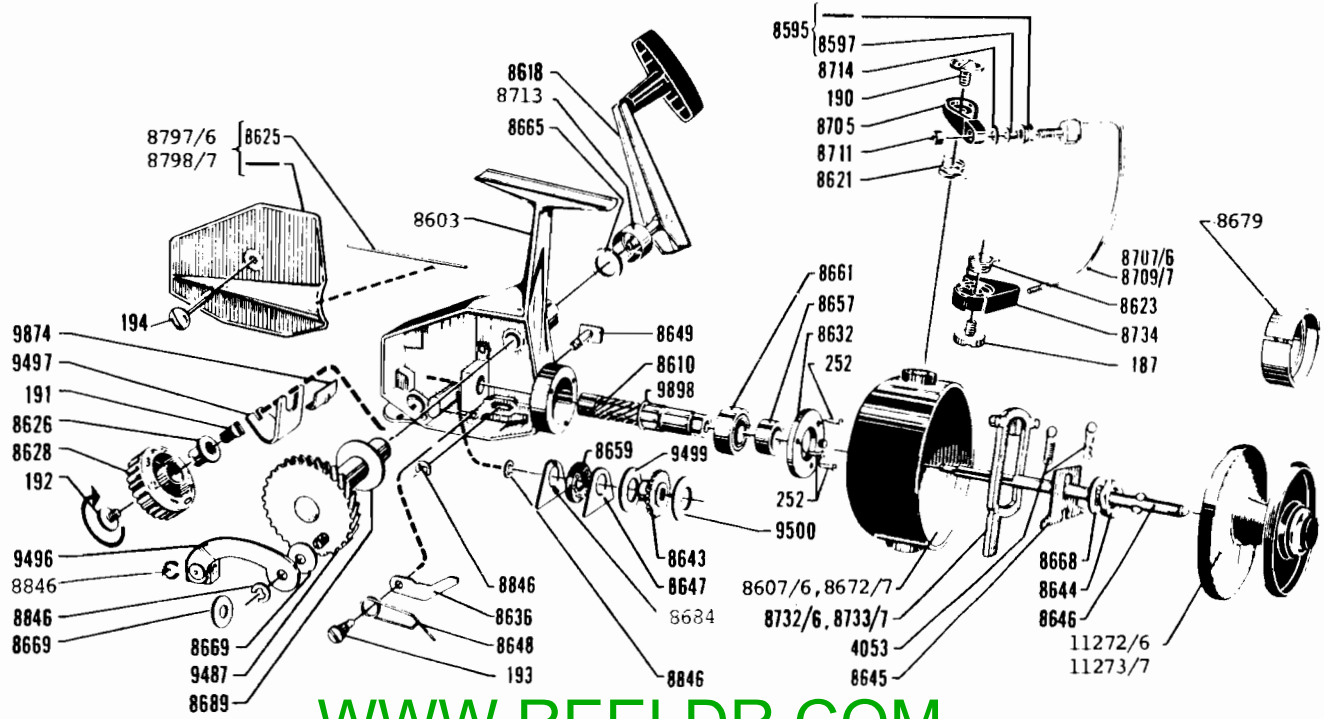

ZEBCO CARDINAL 6-7

WWW.REELDR.COM

Part No.	Description	Part No.	Description
187	Screw	8659	Locking Washer
190	Screw for Bail Arm	8661	Ball Bearing
191	Screw Brake Arrangement	8665	Felt Packing
192	Screw for Bail Nut	8679	Arbor for Spool
193	Dist. Screw Anti-Rev.Hook	8668	Locking Washer
194	Screw for Housing Plate	8669	Washer
252	Screw	8672	7 Winding Cup
4053	Spring for Bail Stopper	8689	Spring Washer
8595	Line Roller & Bushing	8707	6 Bail
8603	Housing	8709	7 Bail
8607	6 Winding Cup	8711	Nut for Bail
8610	Shaft for Worm Gear	8713	Protecting Washer
8618	Crank Complete	8716	Crank Arm
8621	Bail Spring, Right	8732	6 Bail Stopper
8623	Bail Spring, Left	8733	7 Bail Stopper
8625	Click Spring	8734	Bail Plate
8626	Cashing	8797	6 Housing Plate
8628	Brake Nut	8798	7 Housing Plate
8632	Ball Bearing Holder	8846	Locking Washer
8636	Anti-Reverse Hook	9487	Main Gear Compl.w/Shaft
8643	Click Washer	9496	Connecting Link
8644	Winding Cup Nut	9497	Brake Arm
8645	Drive Washer	9499	Friction Washer
8646	Main Shaft	9500	Washer
8647	Friction Washer	9874	Insert Support
8648	Stop Spring	9898	O-Ring
8649	Anti-Reverse Button	11272	6 Spool
8657	Distance Tube	11273	7 Spool
8714	Protecting Washer	8705	Bail Arm
8684	Spring Friction Washer		

PLEASE ORDER BY PART NUMBER

Zebco Division Brunswick Corporation, Box 270, Tulsa OK 74101 USA 918-836-5581