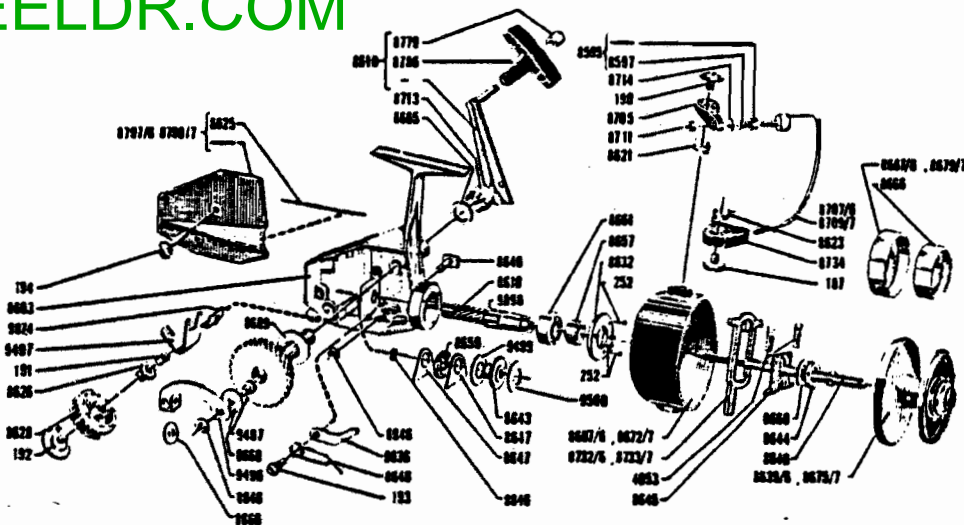

Zebco CARDINAL 6

WWW.REELDR.COM

PART NO. DESCRIPTION

187	Screw ✓ ②
190	Screw for Bail Arm
191	Screw-Brake Arrangement
192	Screw for Brake Nut
193	Dist. Screw Anti-Rev. Hook
194	Screw for Housing Plate
252	Screw
4053	Spring for Bail Stopper
8595	Line Roller and Bushing
8603	Housing
8607	Winding Cup
8610	Shaft for Worm Gear
8618	Crank Complete ⑦ ✓
8621	Bail Spring, Right
8623	Bail Spring, Left
8625	Click Spring
8626	Cashing
8628	Brake Nut ✓
8632	Bail Bearing Holder
8636	Anti-Reverse Hook
8639	Spool (See attached list)
8643	Click Washer
8644	Winding Cup Nut
8645	Driving Washer
8646	Main Shaft
8647	Friction Washer
8648	Stop Spring ✓
8649	Anti-Reverse Button

PART NO. DESCRIPTION

8657	Distance Tube
8659	Locking Washer
8661	Ball Bearing
8665	Felt Packing
8666	Cork Arbor for Spool 8639
8667	Cork Arbor for Spool 8639
8668	Locking Washer
8669	Washer
8689	Spring Washer
8705	Bail Arm ✓
8707	Bail
8711	Nut for Bail
8713	Protecting Ring ④
8714	Protecting Washer ④
8716	Crank Arm
8732	Bail Stopper ✓
8734	Bail Plate
8779	Nut
8786	Handle Knob
8797	Housing Plate <i>New Design</i>
8846	Locking Washer
9487	Main Gear Compl. W/Shaft
9496	Connecting Link
9497	Brake Arm
9499	Friction Washer
9500	Washer
9874	Insert Support
9898	O-Ring