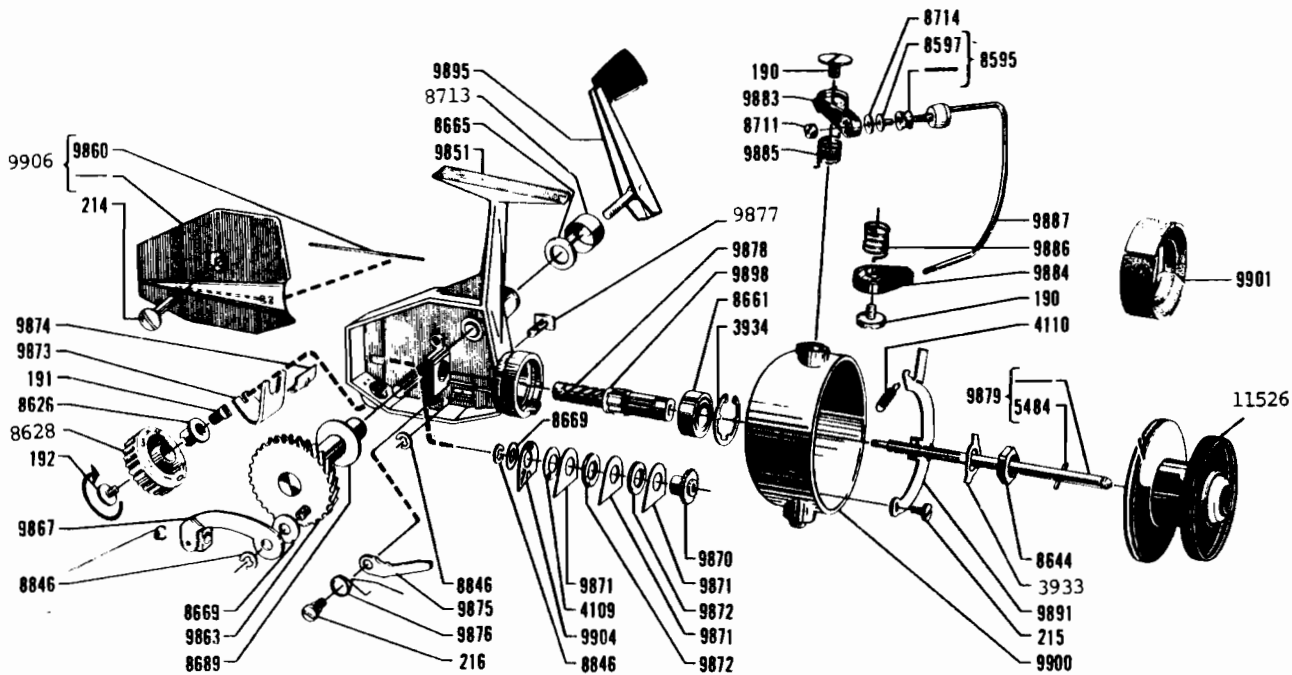

# ZEBCO CARDINAL 4

7051 Brake Nut-Black (8628)

11526 (9881)

11247 (3933)

[WWW.REELDR.COM](http://WWW.REELDR.COM)

Part No.	Description	Part No.	Description
190	Screw for Bail Cam	9860	Click Spring
191	Screw for Brake Argmt.	9863	Main Gear Compl.w/Shaft
192	Screw for Brake Nut	9867	Connecting Link
214	Screw	9870	Click Washer
215	Screw	9871	Friction Washer
216	Screw	9872	Friction Washer
3933	Locking Washer	9873	Brake Arm
3934	Locking Washer	9874	Insert Support
4109	Spring Washer	9875	Anti-Reverse Hook
4110	Spring	9876	Stop Spring
5484	Slotted Pin	9877	Anti-Reverse Button
8595	Line Roller & Bushing	9878	Shaft for Worm Gear
8626	Cashing	9879	Main Shaft
8628	Brake Nut	11526	Spool
8644	Winding Cap Nut	9883	Bail Arm
8661	Ball Bearings	9884	Bail Plate
8665	Felt Packing	9885	Bail Spring, Right
8669	Washer	9886	Bail Spring, Left
8689	Spring Washer	9887	Bail
8711	Nut for Bail	9891	Bail Stopper
8713	Protecting Ring	9895	Crank Complete
8714	Protecting Washer	9898	O-Ring
8846	Locking Washer	9900	Winding Cup
9851	Housing w/Spring 8686	9901	Arbor for Spool
		9904	Spring Washer
		9906	Housing Plate

PLEASE ORDER BY PART NUMBER

Zebco Division Brunswick Corporation, Box 270, Tulsa OK 74101 USA 918 836 5581