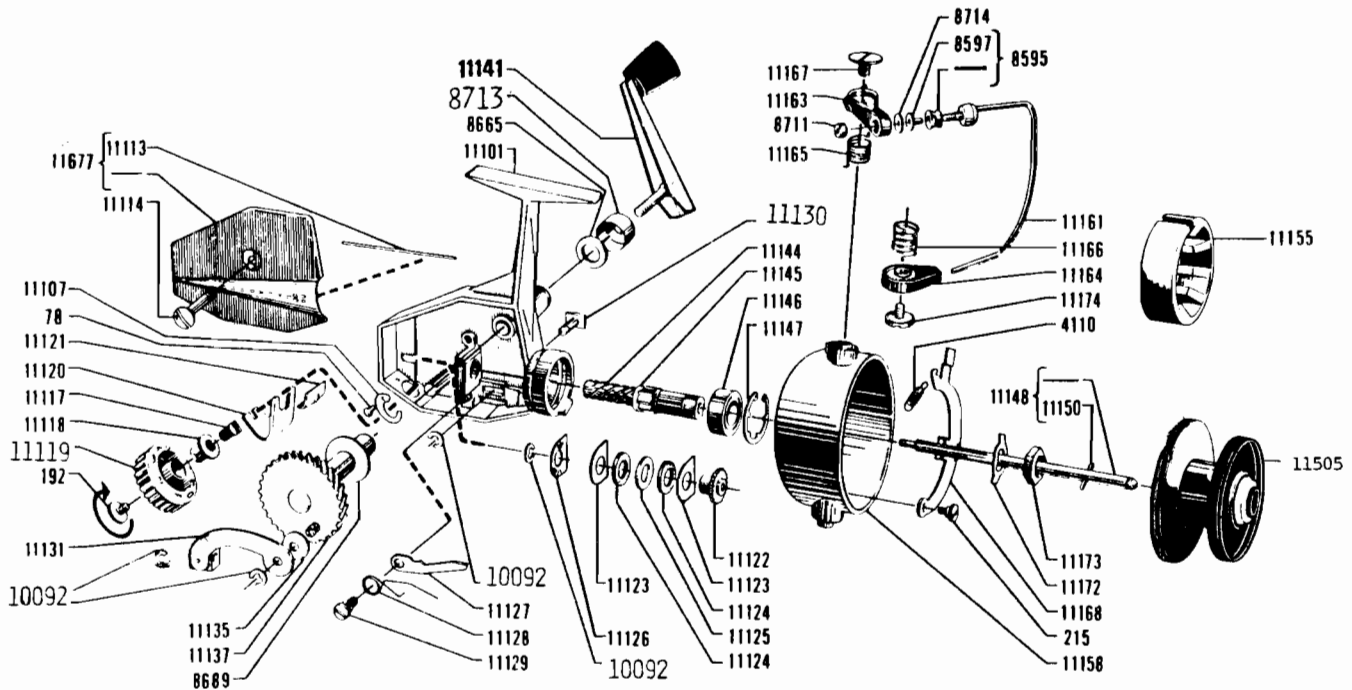

ZEBCO CARDINAL 3

11141 (9895)

WWW.REELDR.COM

PART NO. DESCRIPTION

78 Screw
 192 Screw for Brake Nut
 215 Screw
 4110 Spring
 8595 Line Roller and Bushing
 8665 Felt Packing
 8597 Line Roller Bushing
 8689 Spring Washer
 8711 Nut for Bail
 8713 Protecting Ring
 8714 Protecting Washer
 10092 Locking Washer
 11101 Housing
 11107 Brake Nut Click Spring
 11113 Click Spring
 11114 Screw
 11117 Screw
 11118 Cashing
 11119 Brake Nut
 11120 Brake Arm
 11121 Insert Support
 11122 Click Wheel
 11123 Friction Washer
 11124 Friction Washer
 11125 Driving Washer
 11126 Spring Washer
 11127 Anti-Reverse Hook

PART NO. DESCRIPTION

11128 Spring
 11129 Screw
 11130 Anti-Reverse Button
 11131 Connecting Link
 11135 Spring Washer
 11137 Main Gear
 11141 Handle
 11144 Shaft for Worm Gear
 11145 O-Ring
 11146 Ball Bearing
 11147 Ball Bearing Ret. Ring
 11148 Main Shaft
 11150 Slotted Pine
 11505 Spool
 11155 Arbor
 11158 Winding Cup
 11161 Bail
 11163 Bail Arm
 11164 Bail Plate
 11165 Bail Spring, Right
 11166 Bail Spring, Left
 11167 Screw
 11168 Bail Stopper
 11172 Locking Washer
 11173 Nut
 11174 Screw
 11175 Housing Plate

PLEASE ORDER BY PART NUMBER

Zebco Division Brunswick Corporation, Box 270, Tulsa OK 74101 USA 918-836-5581