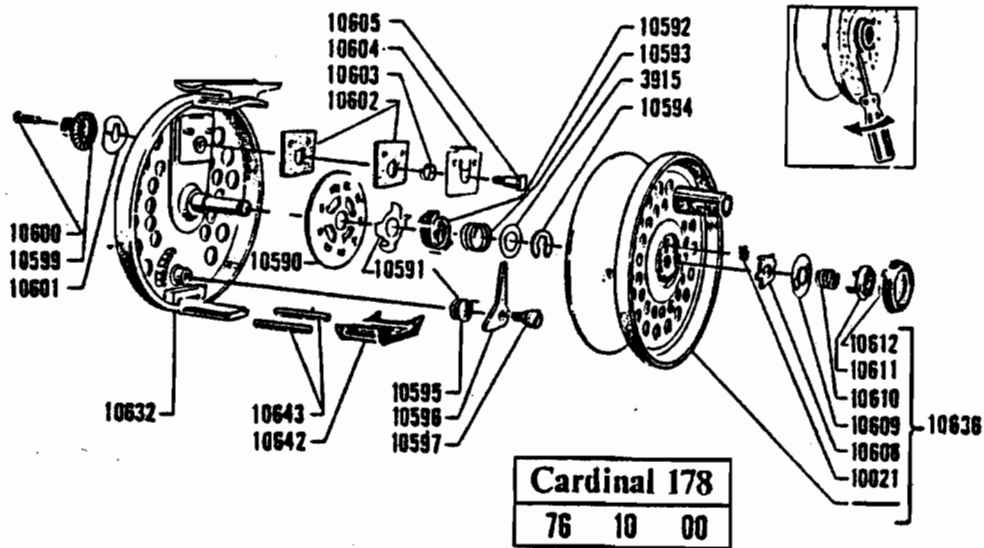

ZEBCO CARDINAL 178

WWW.REELDR.COM

PART NO. DESCRIPTION

3915 Washer
 10021 Spring
 10590 Brake Disc
 10591 Slide Washer
 10592 Ratchet Wheel
 10593 Spring
 10594 Lock Ring
 10595 Click Spring
 10596 Click
 10597 Screw
 10599 Brake Adj. Knob
 10600 Lock Screw
 10601 Click Washer

PART NO. DESCRIPTION

10602 Drag Washer
 10603 Spring for Drag Washer
 10604 Brake Plate
 10605 Screw
 10608 Lock Plate
 10609 Push Button Washer
 10610 Spring
 10611 Push Button
 10612 Push Button Holder
 10632 Housing
 10636 Spool (Price Sheet Attached)
 10643 Line Pick-Up
 10642 Line Guide