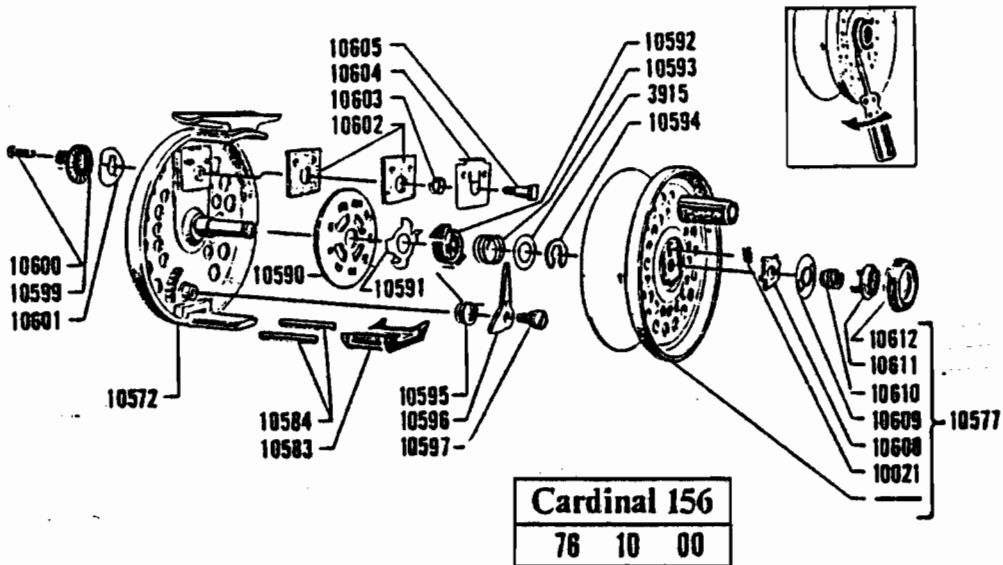

# ZEBCO CARDINAL 156

WWW.REELDR.COM

**PART NO. DESCRIPTION**

3915 Washer  
 10021 Spring  
 10572 Housing  
 10577 Spool (Price sheet Attache)  
 10583 Spool Guide  
 10584 Line Pick-Up  
 10590 Brake Disc  
 10591 Slide Washer  
 10592 Ratchet Wheel  
 10593 Spring  
 10594 Lock Ring  
 10595 Click Spring  
 10596 Click

**PART NO. DESCRIPTION**

10597 Screw  
 10599 Brake Adj. Knob  
 10600 Lock Screw  
 10601 Click Washer  
 10602 Drag Washer  
 10603 Spring for Drag Tension  
 10604 Brake Plate  
 10605 Screw  
 10608 Lock Plate  
 10609 Push Button Washer  
 10610 Spring  
 10611 Push Button  
 10612 Push Button Holder