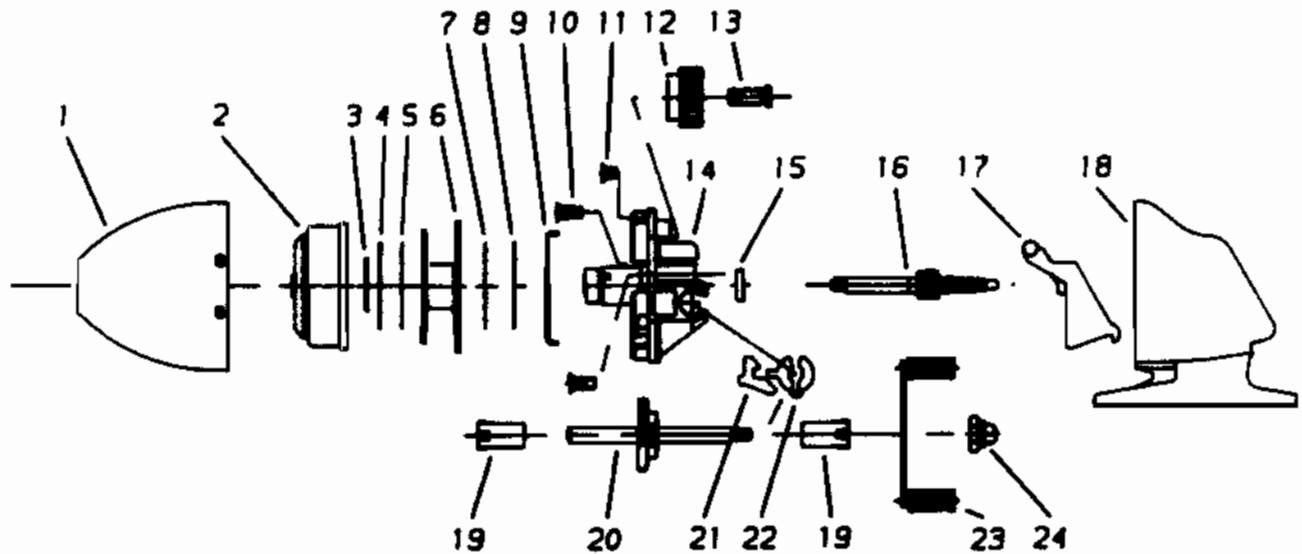

ZEBCO BULLET 257

WWW.REELDR.COM

Key No.	Part No.	Description	Key No.	Part No.	Description
1	SE324-2	Assembly - Frontcover	13	SE054	Drag Screw
2	SE310	Assembly - Spinnerhead	14	SE301	Assembly - Body
3	SE034	Spool Clip	15	BJ017	Ball Bearing
4	SE040-2	Spool Washer (Steel)	16	SE315	Assembly - Centershaft
5	SE108-2	Drag Washer (Plastic)	17	SE009	Thumbstop
6	SE321-1	Assembly - Spool	18	SE023-2	Backcover
7	SE108-1	Drag Washer (Plastic)	19	KE026	Crank Bushing
8	SE040-1	Spool Washer (Steel)	20	SE308	Assembly - Crankshaft
9	SE027	Clutch Ring	21	KE060	Anti Reverse Pawl
10	KE126	Screw	22	SE061	Anti Reverse Actuator
11	SE126	Screw	23	KZ318-5	Assembly - Handle
12	SE032	Drag Wheel	24	AZ003	Crank Nut

PLEASE ORDER BY PART NUMBER

Rev. 2/92

Zebco Division Brunswick Corporation, Box 270, Tulsa, OK 74101 USA 918-836-5561