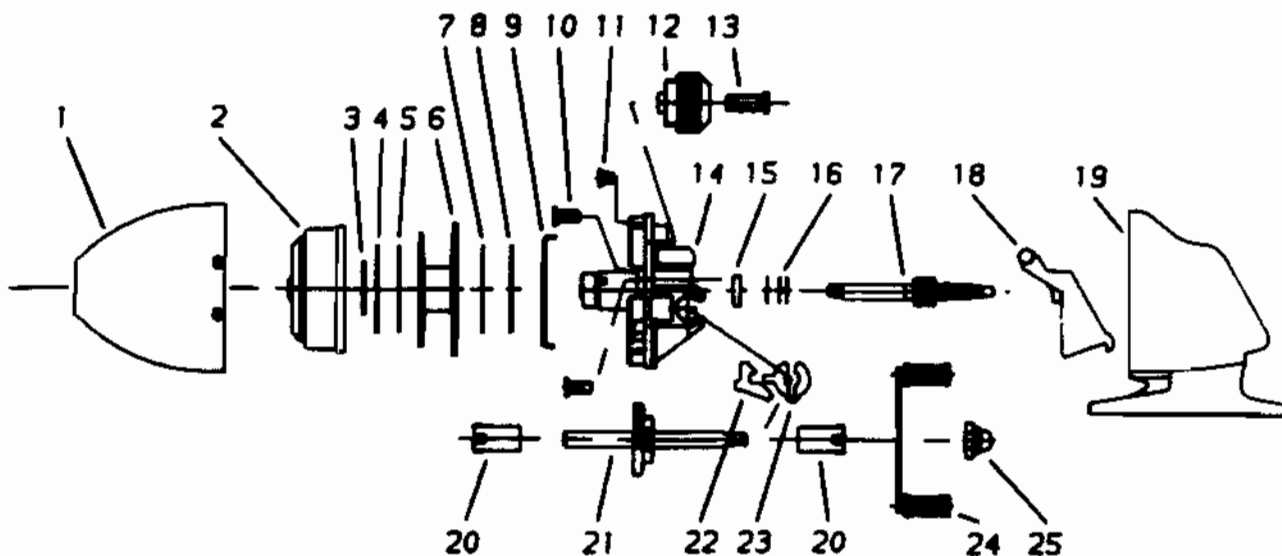

ZEBCO BULLET 22

WWW.REELDR.COM

Key No.	Part No.	Description	Key No.	Part No.	Description
1	SE324-1	Assembly - Frontcover	14	SE301	Assembly - Body
2	SE310	Assembly - Spinnerhead	15	SE017	Center Bushing
3	SE034	Spool Clip	16	SE070	Washers (Plastic)
4	SE040-2	Spool Washer (Steel)	17	SE315	Assembly - Centershaft
5	SE108-2	Drag Washer (Plastic)	18	SE009	Thumbstop
6	SE321-1	Assembly - Spool	19	SE023-1	Backcover
7	SE108-1	Drag Washer (Plastic)	20	KE026	Crank Bushing
8	SE040-1	Spool Washer (Steel)	21	SE308	Assembly - Crankshaft
9	SE027	Clutch Ring	22	KE060	Anti Reverse Pawl
10	KE126	Screw	23	SE061	Anti Reverse Actuator
11	SE126	Screw	24	KZ318-5	Assembly - Handle
12	SE032	Drag Wheel	25	AZ003	Crank Nut
13	SE054	Drag Screw			

PLEASE ORDER BY PART NUMBER

Rev. 2/92

Zebco Division Brunswick Corporation, Box 270, Tulsa, OK 74101 USA 918-836-5581