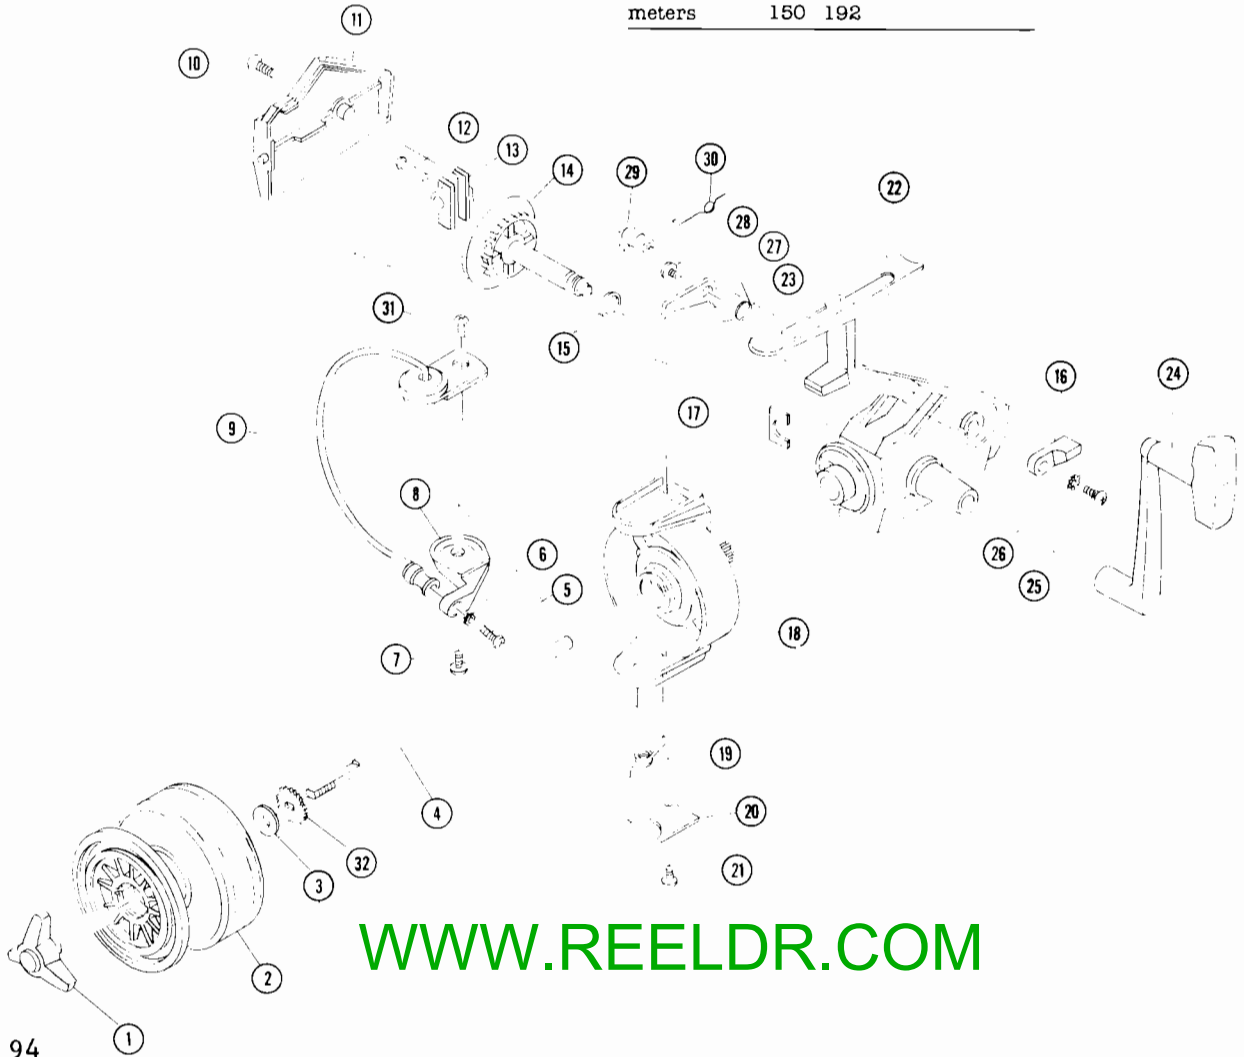

ZEBCO 94™

weight	12.2 oz. / 345 g
pound test	12' 17
yards	165 210
meters	150 192

WWW.REELDR.COM

MODEL 94

Key No.	Part No.	Description	Key No.	Part No.	Description
1	LA32	Drag Knob	17	DA6	Rotor Retainer
2	LA321	Spool Assembly	18	LA9	Rotor
3	EA45	Center Shaft Washer	19	LA22	Bail Spring
4	LA15	Center Shaft	20	LA87	Bail Spring Cover
5	CB108	Bail Axle Screw	21	CB51	Bail Cover Screw
6	CB102	Bail Axle Screw Washer	22	LA301	Body
7	CB51	Bail Screw	23	LA61	Anti-Rev. Lever Spring
8	LA7	Bail Arm	24	LA318	Crank Handle Assy.
9	LA347	Bail Assembly	25	DB85	Anti-Rev. Lever Screw
10	LA57	Side Plate Screw	26	CB102	Anti-Rev. Screw Washer
11	LA323	Side Plate Assembly	27	LA63	Anti-Reverse Pawl
12	LA62	Oscillator Pin	28	LA80	Anti-Rev. Pawl Screw
13	LA53	Oscillator Slider	29	LA60	Anti-Reverse Ratchet
14	LA12	Crank Gear	30	LA42	Anti-Rev. Ratchet Spring
15	LA27	Crank Gear Shim	31	CB51	Bail Screw
16	LA59	Anti-Reverse Lever	32	DA56	Click Gear

PLEASE ORDER BY PART NUMBER

Zebco Division Brunswick Corporation, Box 270, Tulsa OK 74101 USA 918 836 5581