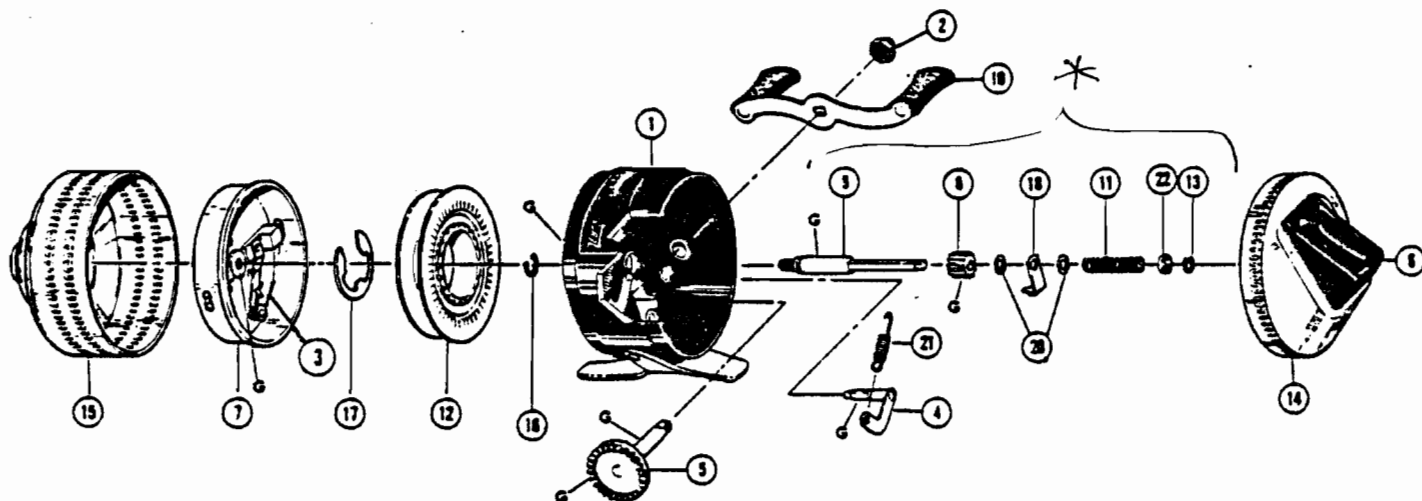

ZEBCO 909

WWW.REELDR.COM

KEY No.	PART No.	DESCRIPTION	PRICE	KEY No.	PART No.	DESCRIPTION	PRICE
1	GZ1//SA	BODY ASSY.	\$8.50	12	GZ21//SA	SPOOL (EMPTY)	\$2.65
2	BZ3//TP	CRANK NUT	.25	13	WZ22/0	* CENTER SHAFT CLIP	.35
3	PZ49/1	SPINNER HEAD SPRING	.35	14	GZ23//SA	BACK COVER ASSY.	3.60
4	GZ7//SA	CLUTCH SHAFT	.65	15	GZ24//SA	FRONT COVER ASSY.	3.05
5	MZ8//SA	CRANK GEAR	1.85	16	PZ30/0	CENTER SHAFT RET. CLIP	.35
6	GZ9//SA	THUMB STOP	.65	17	GZ34//THT	SPOOL CLIP	.30
7	GZ10//SA	SPINNER HEAD ASSY.	3.60	18	GZ52//TP	* ANTI-REVERSE DRAG	.35
8	JZ11//TP	* PINION GEAR	.45	20	LZ54/1	* NYLON WASHER	.25
9	GZ15/4	* CENTER SHAFT	1.15	21	PZ85/2	CLUTCH SPRING	.45
10	LZ18//SA	CRANK HANDLE ASSY.	1.20	22	GZ73/1	* CONTROL CLIP RETAINER	.15
11	GZ20/1	* CENTER SHAFT SPRING	.25				

*AVAILABLE AS ONE UNIT,
GZ15//SA CENTER SHAFT ASSY. 2.40

PLEASE ORDER BY PART NUMBER

Zebco Division Brunswick Corporation, Box 270, Tulsa OK 74101 USA 918-836-5581