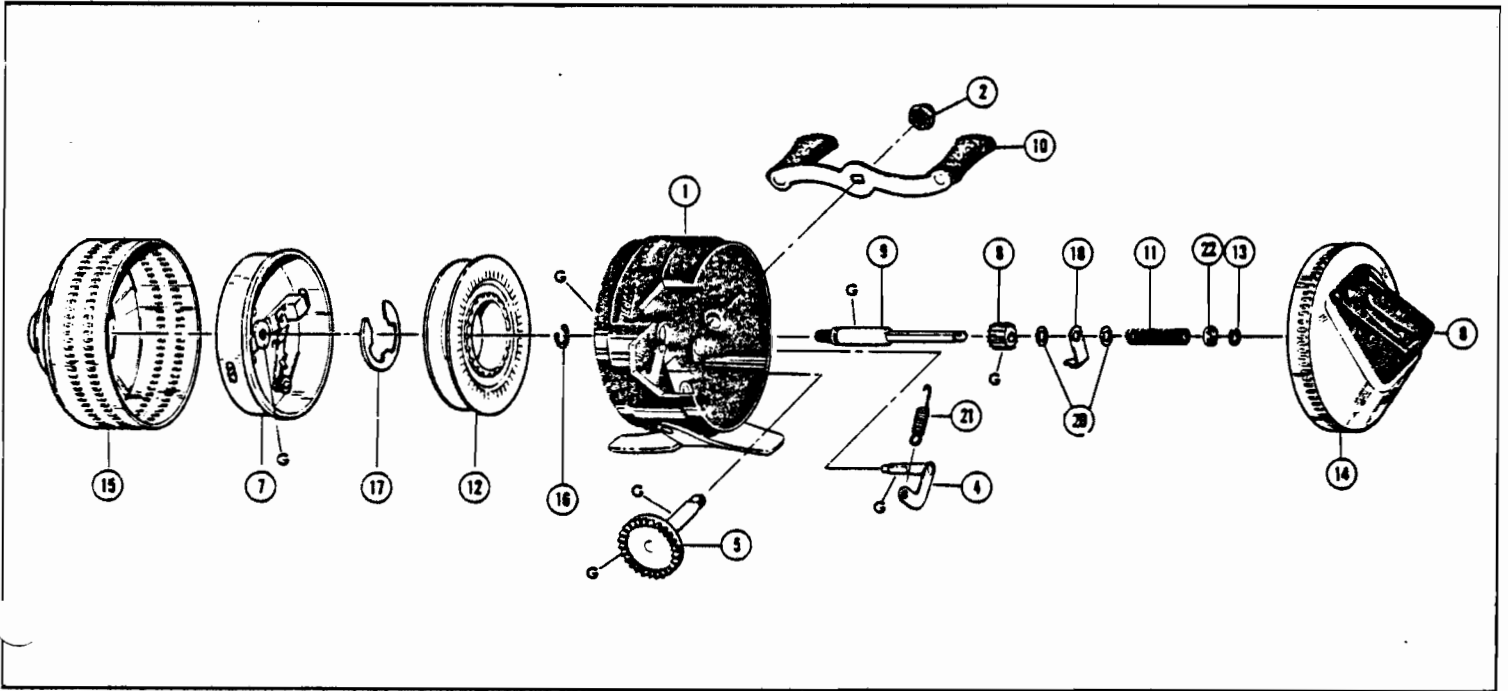

Zebco 909™

WWW.REELDR.COM

Key		
No.	Part No.	Description
1	GZ1//SA	Body Assembly
2	BZ3//TP	Crank Nut
4	GZ7//SA	Clutch Shaft
5	MZ8//SA	Crank Gear
6	GZ9//SA	Thumb Stop
7	GZ10//SA	Spinner Head Assembly
8	JZ11//TP	Pinion Gear
9	GZ15/4	Center Shaft
9A	GZ15//SA	Center Shaft Assembly
10	LZ18//SA	Crank Handle Assembly
11	GZ20/1	Center Shaft Spring

Key		
No.	Part No.	Description
12	GZ21//SA	Spool-order form attached
13	WZ22/0	Center Shaft Clip
14	GZ23//SA	Back Cover Assembly
15	GZ24//SA	Front Cover Assembly
16	PZ30/0	Center Shaft Retainer Clip
17	GZ34//THT	Spool Clip
18	GZ52//TP	Anti-Reverse Drag
20	LZ54/1	Nylon Washer
21	PZ85/2	Clutch Spring
22	GZ73/1	Control Clip Retainer
	PZ49/1	Spinner Head Spring