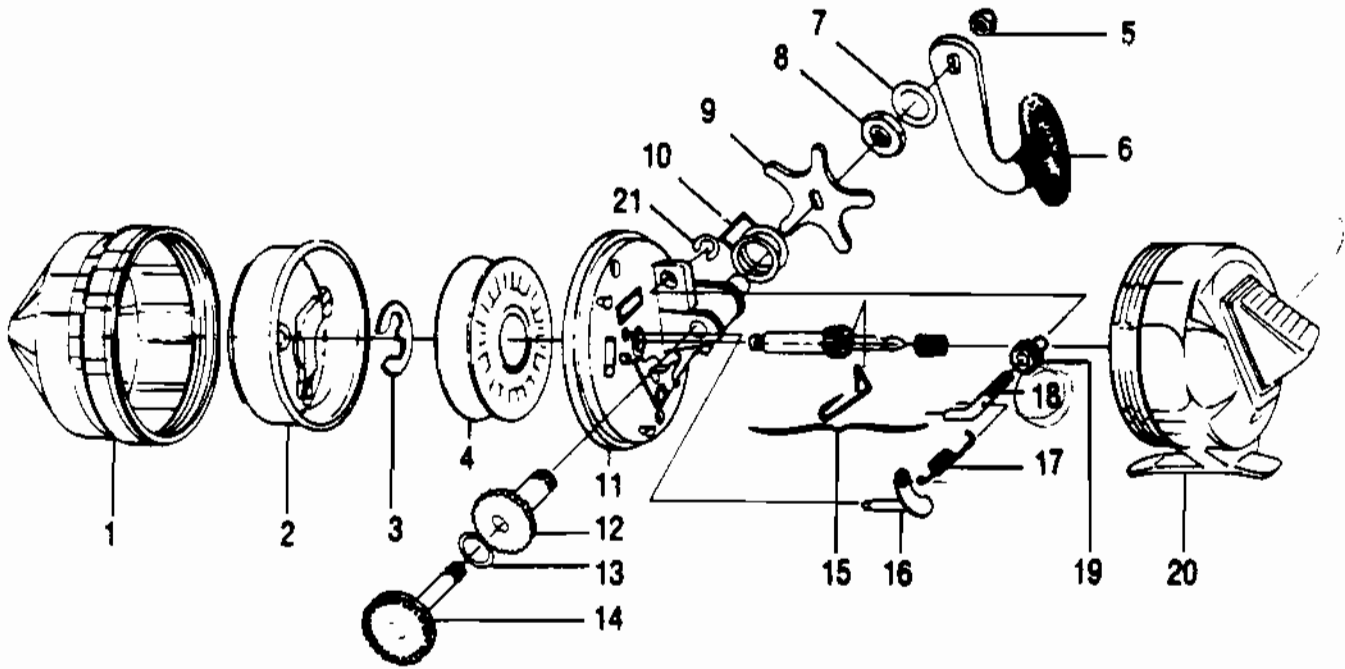

ZEBCO 888N

Key No.	Part No.	Description
1	FE324-2	FRONT COVER S/A
2	EE310-1	SPINNERHEAD ASSY.
3	GZ034-1	SPOOL RETAINER CLIP
4	FE021	SPOOL (EMPTY)
4	FE321-1	SPOOL W/25# HI PERF LINE
5	QZ003	CRANK NUT
6	PY318-4	CRANK HANDLE S/A
7	FE086-1	CRANK SHAFT SPACER
8	PY087-1	CRANK BUSHING NUT
9	PY032-1	DRAG ADJ. STAR
10	MZ088-1	O-RING
11	PY301-2	BODY ASSY.
12	PY326-2	CRANK BUSHING
13	PZ070-1	THRUST WASHER
14	PZ308-2	CRANK SHAFT ASSY.
15	FE315-1	CENTER SHAFT ASSY.
16	PY307-1	CLUTCH SHAFT
17	MZ085-1	CLUTCH SPRING
18	MZ032-1	CLUTCH SCREW
19	MZ086	CLUTCH PINION
20	EE323-3	BACK COVER S/A
21	MZ089-1	RETAINING CLIP
22	PY009	THUMB STOP

WWW.REELDR.COM

Prices subject to change without notice. Prices do not include postage and handling.

PLEASE ORDER BY PART NUMBER

Rev. 5/93

Zebco Division Brunswick Corporation, Box 270, Tulsa, OK 74101 USA 918-836-5581