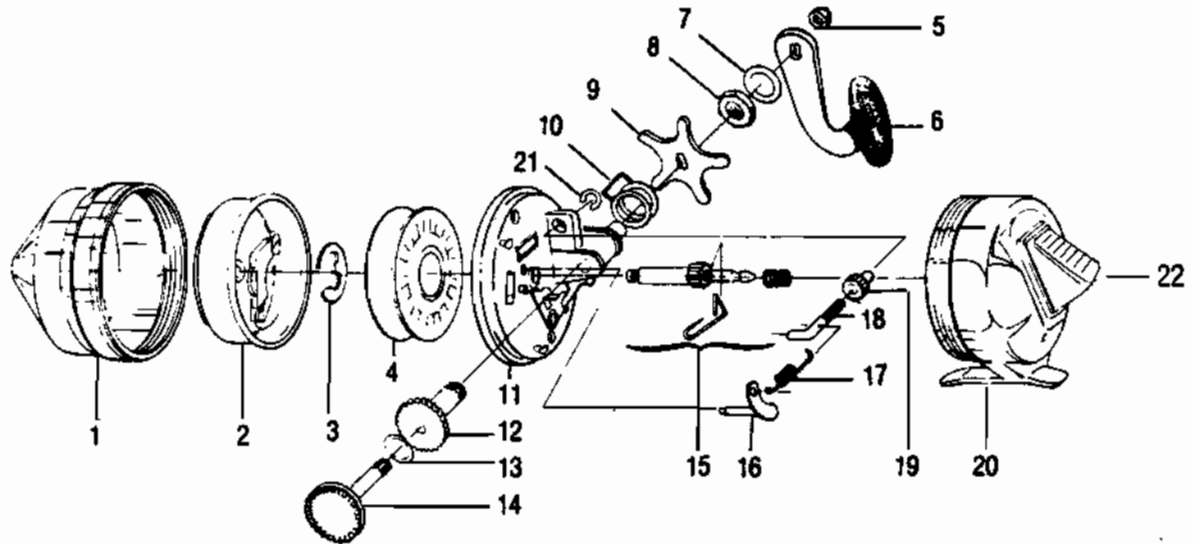

ZEBCO 888N

KEY PART

NO. NO.	DESCRIPTION
1 FE324-2	FRONT COVER S/A
2 EE310-1	SPINNERHEAD ASSY.
3 GZ034-1	SPOOL RETAINER CLIP
4 FE021	SPOOL (EMPTY)
4 FE321-1	SPOOL W/25# HI PERF LINE
5 Q2003	CRANK NUT
6 PY318-4	CRANK HANDLE S/A
7 FE086-1	CRANK SHAFT SPACER
8 PY087-1	CRANK BUSHING NUT
9 PY032-1	DRAG ADJ. STAR
10 MZ088-1	O-RING
11 PY301-2	BODY ASSY.
12 PY326-2	CRANK BUSHING
13 P2070-1	THRUST WASHER
14 P2308-2	CRANK SHAFT ASSY.
15 FE315-1	CENTER SHAFT ASSY.
16 PY307-1	CLUTCH SHAFT
17 MZ085-1	CLUTCH SPRING
18 MZ032-1	CLUTCH SCREW
19 MZ086	CLUTCH FINION
20 EE323-3	BACK COVER S/A
21 MZ089-1	RETAINING CLIP
22 PY009	THUMB STOP

WWW.REELDR.COM

Prices subject to change without notice. Prices do not include postage and handling.

PLEASE ORDER BY PART NUMBER

Rev. 11/90

Zebco Division Brunswick Corporation, Box 270, Tulsa, OK 74101 USA 918-836-5581