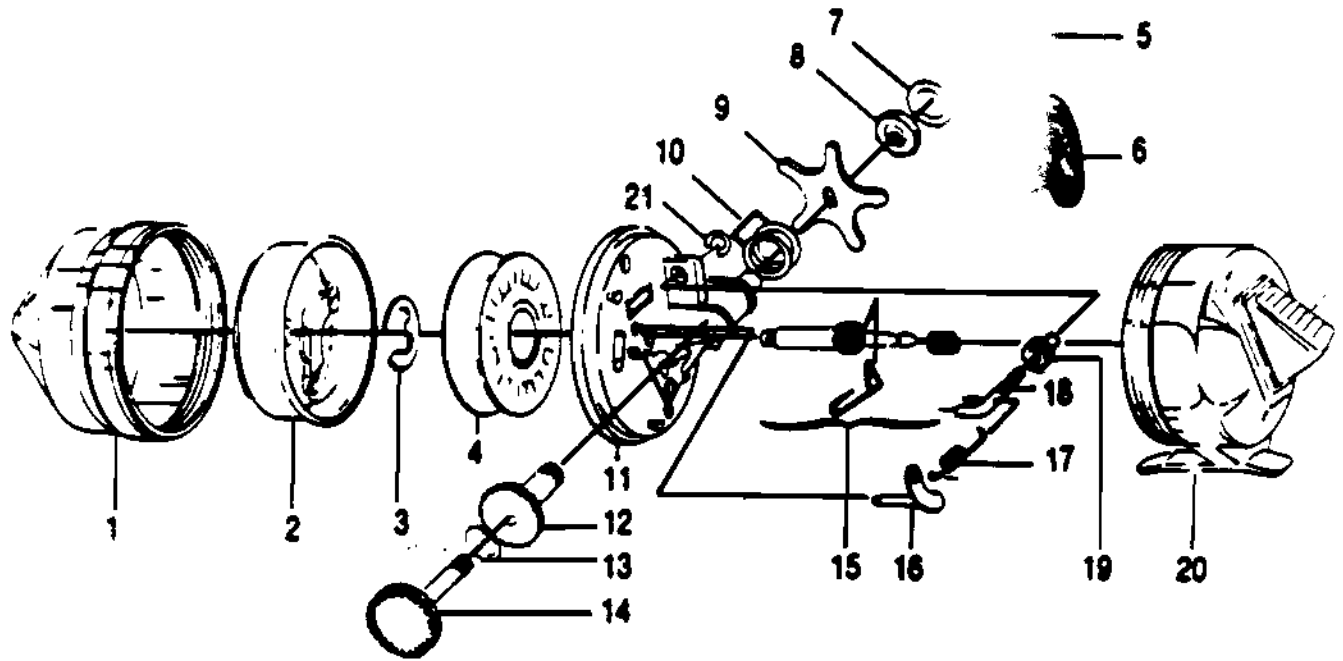

ZEBCO 888GW

Key No.	Part No.	Description
1	FE324-2	FRONT COVER S/A
2	EE310-1	SPINNERHEAD ASSY
3	GZ034-1	SPOOL RETAINER CLIP
4	PZ321-GW	SPOOL
5	QZ003	CRANK NUT
6	PY318-5	HANDLE ASSY
7	FE086-1	CRANK SHAFT SPACER
8	PY087-1	CRANK BUSHING NUT
9	PY032-1	DRAG ADJ. STAR
10	MZ088-1	O-RING
11	PY301-3	BODY ASSY
12	PY326-2	CRANK BUSHING
13	PZ070-1	THRUST WASHER
14	PZ308-2	CRANK SHAFT ASSY.
15	FE315-1	CENTER SHAFT ASSY.
16	PY307-1	CLUTCH SHAFT
17	MZ085-1	CLUTCH SPRING
18	MZ032-1	CLUTCH SCREW
19	MZ086	CLUTCH PINION
20	EE323-6	BACK COVER

WWW.REELDR.COM

Prices subject to change without notice. Prices do not include postage and handling.

PLEASE ORDER BY PART NUMBER

Rev. 5/93

Zebco Division Brunswick Corporation, Box 270, Tulsa, OK 74101 USA 918-836-5581