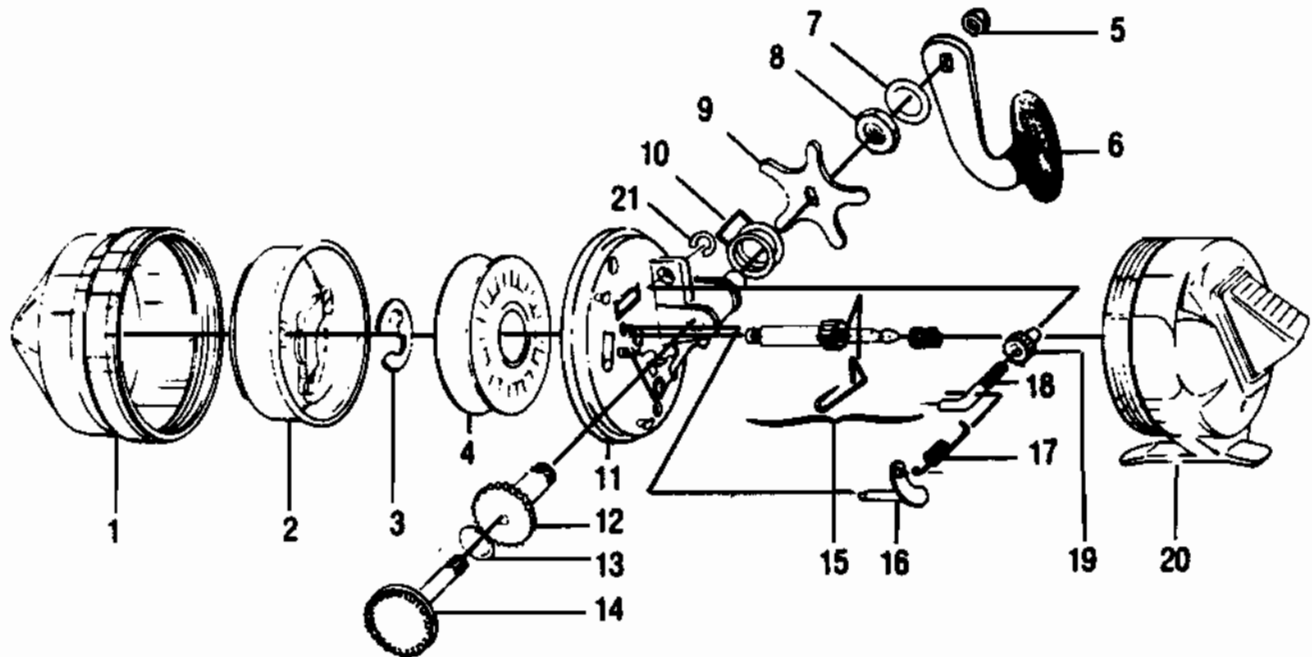

ZEBCO 888GW

WWW.REELDR.COM

Key No.	Part No.	Description	Key No.	Part No.	Description
1	FE324-4	Front Cover S/A	11	PY301-3	Body Assy.
2	EE310-2	Spinnerhead Assy.	12	PY326-2	Crank Bushing
3	GZ034-1	Spool Retainer Clip	13	PZ070-1	Thrust Washer
4	PZ021-GW	Spool (Empty)	14	PZ308-2	Crank Shaft Assy.
4	PZ321-GW	Spool w/25# Hi Perf Line	15	FE315-1	Center Shaft Assy.
5	QZ003	Crank Nut	16	PY307-1	Clutch Shaft
6	PY318-5	Crank Handle S/A	17	MZ085-1	Clutch Spring
7	FE086-1	Crank Shaft Spacer	18	MZ032-1	Clutch Screw
8	PY087-1	Crank Bushing Nut	19	MZ086	Clutch Pinion
9	PY032-1	Drag Adj. Star	20	EE323-3	Back Cover S/A
10	MZ088-1	O-Ring	21	MZ089-1	Retaining Clip

PLEASE ORDER BY PART NUMBER

Rev. 2/92

Zebco Division Brunswick Corporation, Box 270, Tulsa, OK 74101 USA 918-636-5581