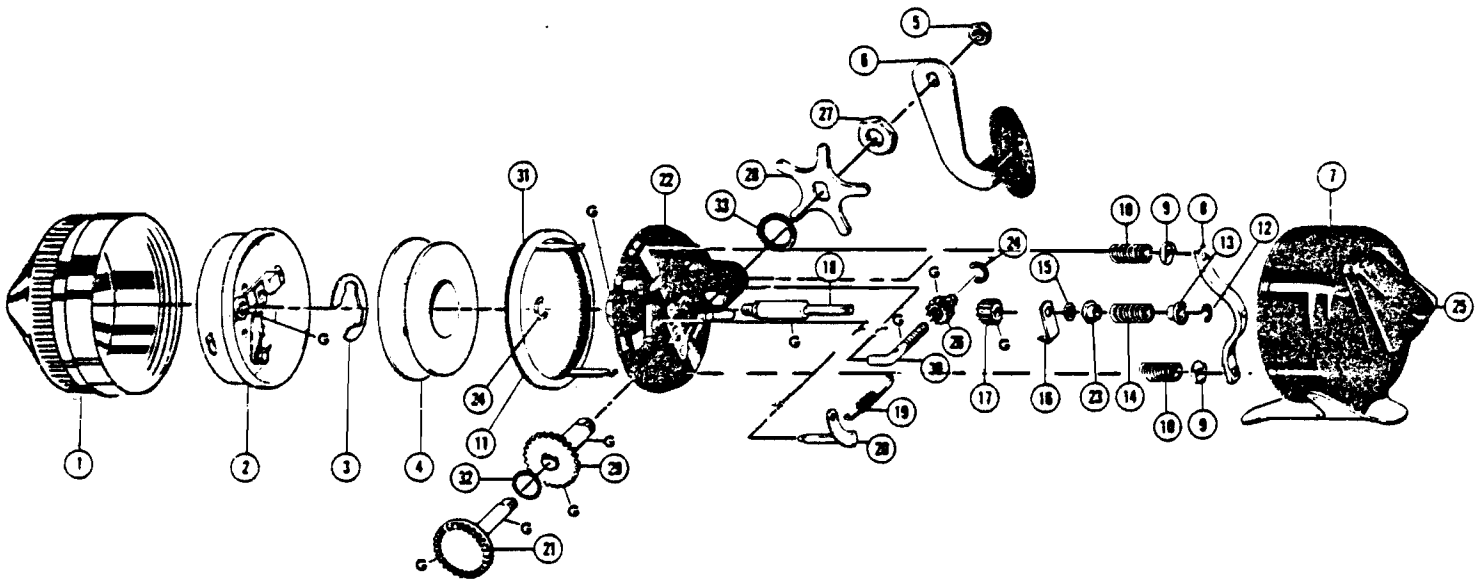

Zebco 888™

WWW.REELDR.COM

Key

No.	Part No.	Description
1	PZ24-A//SA	Front Cover Assembly
2	PZ10//SA	Spinner Head Assembly
3	GZ34//THT	Spool Clip
4	PZ21//SA	Spool-order form attached
5	QZ3//TP	Crank Nut
6	PZ18-A//SA	Crank Handle
7	PZ23-A//SA	Back Cover Assembly
8	PZ31//TP	Brake Bar
9	PZ74//CP	Brake Ring Cap
10	PZ73/0	Brake Ring Spring
11	PZ46//TP	Brake Ring Assembly
12	QZ22/0	Center Shaft Clip
13	PZ78//CP	Center Shaft Spacer-Top
14	PZ20/1	Center Shaft Spring
15	PZ68/0	Center Shaft Washer
16	PZ52//SA	Anti-Reverse Drag
17	PZ11//TP	Pinion Gear
18	PZ15/5	Center Shaft

Key

No.	Part No.	Description
18A	PZ15//SA	Center Shaft Assembly
19	MZ85-A/1	Clutch Spring
20	PZ7-A//SA	Clutch Assembly
21	PZ8-A//SA	Crank Shaft
22	PZ1-A//SA	Body Assembly
23	PZ84//CP	Center Shaft Spacer-Bottom
24	PZ30/0	Center Shaft Retainer Clip
25	PZ9-A/0	Thumb Stop
26	MZ86-A/0	Clutch Pinion
27	PZ87-A//CP	Crank Bearing Nut
28	PZ59-A//TP	Star Drag
29	PZ26-A//SA	Clutch Assembly
30	MZ32-A//TMP	Clutch Screw
31	PZ53//TP	Brake Ring (Gasket)
32	PZ88-A//TP	Crank Shaft Washer (Friction)
33	MZ88-A/0	O-Ring
	PZ49/1	Spinner Head Spring