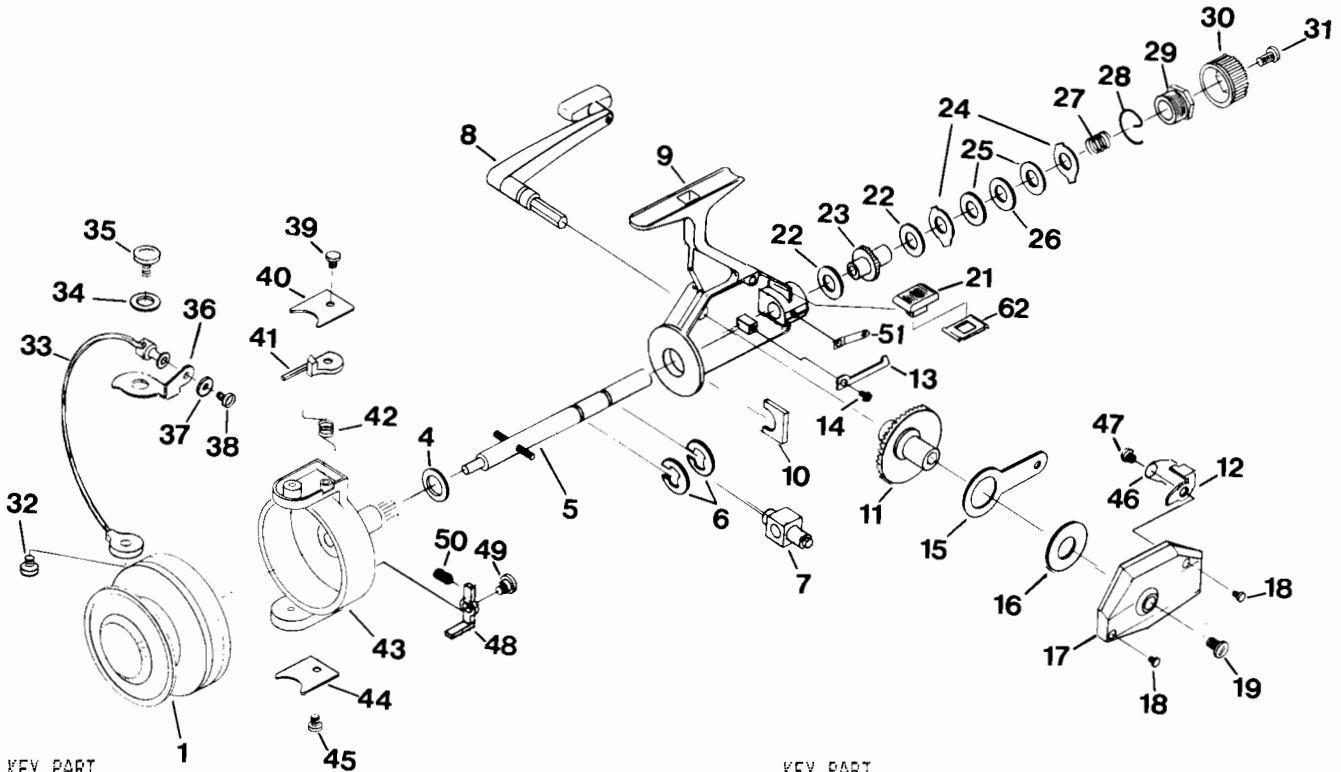

TEBCO 88

KEY PART
NO. NO.

KEY PART NO. NO.	DESCRIPTION
1 SA321	SPOOL ASSY
4 SA024	PINION GEAR WASHER
5 SA315	CENTER SHAFT ASSY
6 SA078	RETAINER CLIP
7 SA044	OSC. SLIDER LINK
8 SA318	HANDLE ASSY
9 SA301	BODY ASSY
10 SA006	ROTOR RETAINER
11 SA012	CRANK GEAR
12 SA063	ANTI-REVERSE PAWL
13 SA068	CLICK SPRING
14 SA080	CLICK SPRING SCREW
15 SA043	OSC. SLIDER
16 SA026	CRANK GEAR SHIM
17 SA323	SIDE PLATE ASSY
18 SA057	SIDE PLATE SCREW
19 SA054	HNDL RET
20 SA069	ANTI-REV LOCK
21 SA059	ANTI-REVERSE KNOB
22 SA031	DRAG WASHER
23 SA038	DRAG SLEEVE
24 SA066	DRAG DRIVE
25 SA039	DRAG WASHER
26 SA030	KEYED DRAG WASHER
27 SA042	DRAG SPRING

KEY PART
NO. NO.

KEY PART NO. NO.	DESCRIPTION
28 SA070	DRAG SCREW SPRING
29 SA034	DRAG SCREW
30 SA032	DRAG KNOB
31 SA050	DRAG KNOB RETAINER
32 SA008	BAIL SCREW
33 SA047	BAIL ASSY
34 SA045	WASHER
35 SA008	BAIL SCREW
36 SA003	BAIL ARM
37 SA102	BAIL AXLE WASHER
38 SA007	BAIL AXLE SCREW
39 SA085	BAIL COVER SCREW
40 SA023	BAIL TRIP COVER
41 SA019	BAIL TRIP LEVER
42 SA049	BAIL SPR
43 SA009	ROTOR ASSY
44 SA087	BAIL SPRING COVER
45 SA085	BAIL COVER SCREW
46 SA061	A/R PAWL SPRING
47 SA100	A/R PAWL SCREW
48 SA062	RELEASE LEVER
49 SA101	RELEASE SCREW
50 SA060	RELEASE SPRING
51 SA071	BRAKE KNOB CLICK

WWW.REELDR.COM

Prices subject to change without notice. Prices do not include postage and handling.

PLEASE ORDER BY PART NUMBER

Rev. 9/88

Tebco Division Brunswick Corporation, Box 270, Tulsa, OK 74101 USA 918-836-5581