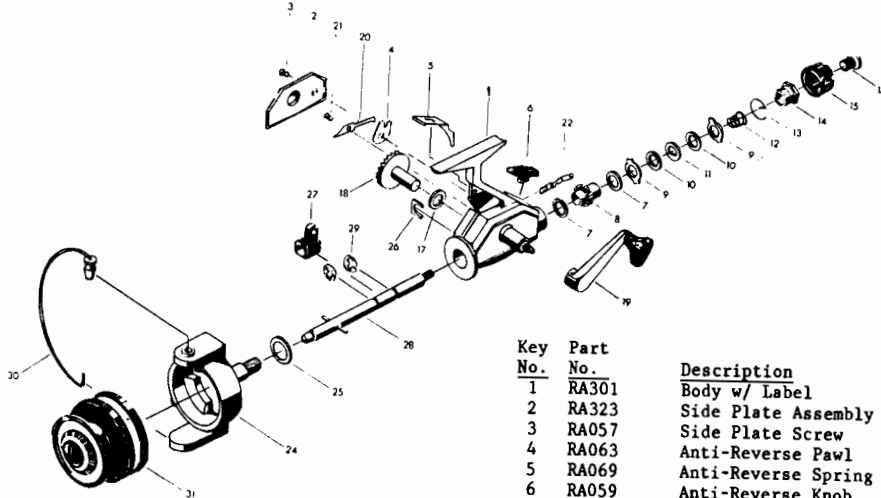

# TEBCO 88 (w/External Bail Trip)

Key No.	Part No.	Description
1	RA301	Body w/ Label
2	RA323	Side Plate Assembly
3	RA057	Side Plate Screw
4	RA063	Anti-Reverse Pawl
5	RA069	Anti-Reverse Spring
6	RA059	Anti-Reverse Knob
7	RA031	Drag Washer (red)
8	RA038	Drag Sleeve
9	RA066	Drag Drive
10	RA039	Drag Washer (leather)
11	RA030	Keyed Drag Washer
12	RA043	Drag Spring
13	RA070	Drag Screw Spring
14	RA034	Drag Screw
15	RA032	Drag Knob
16	RA050	Drag Knob Retainer

Key No.	Part No.	Description
17	RA084	Crank Gear Shim
18	RA012	Crank Gear
19	RA318	Handle Assembly
20	RA068	Click Spring
21	RA080	Click Spring Screw
22	RA049	Ratchet Spring
24	RA009	Rotor Complete
25	RA024	Pinion Gear Washer
26	RA006	Rotor Retainer
27	RA025	Oscillator Slider
28	RA315	Center Shaft Assembly
29	RA078	Retainer Clip
30	RA047	Bail Arm Complete
31	RA321	Spool Complete

# TEBCO 88 (1985 Model with Internal Bail Trip)

[WWW.REELDR.COM](http://WWW.REELDR.COM)

Key No.	Part No.	Description
1	SA321	Spool Assembly
4	SA024	Pinion Gear Washer
5	SA315	Center Shaft Assembly
6	SA078	Retainer Clip
7	SA044	Oscillator Slider Lin
8	SA318	Handle Assembly
9	SA301	Body Assembly
10	SA006	Rotor Retainer
11	SA012	Crank Gear
12	SA063	Anti-Reverse Pawl
13	SA068	Click Spring
14	SA080	Click Spring Screw
15	SA043	Oscillator Slider
16	SA026	Crank Gear Shim
17	SA323	Side Plate Assembly
18	SA057	Side Plate Screw
19	SA054	Handle Retainer
20	SA069	Anti-Reverse Lock
21	SA059	Anti-Reverse Knob
22	SA031	Drag Washer (Red)
23	SA038	Drag Sleeve
24	SA066	Drag Drive
25	SA039	Drag Washer
26	SA030	Keyed Drag Washer
27	SA042	Drag Spring