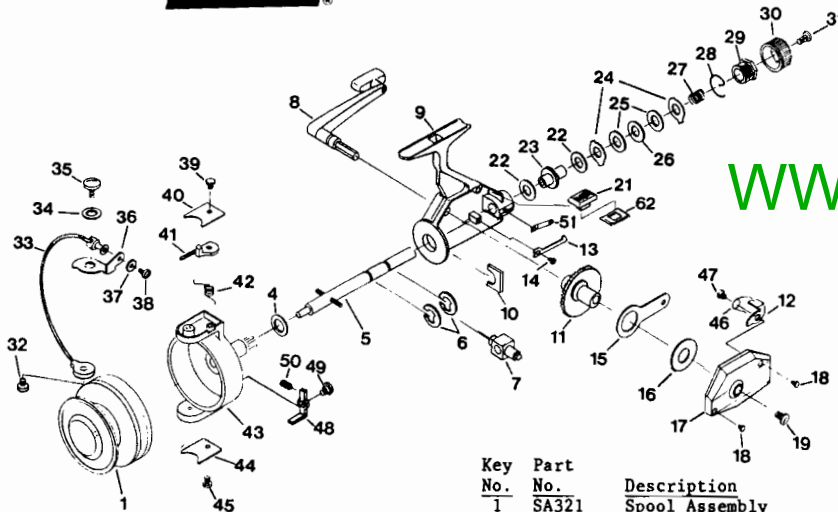

# TEBCO 88 (w/External Bail Trip)

Key No.	Part No.	Description
1	RA301	Body w/ Label
2	RA323	Side Plate Assembly
3	RA057	Side Plate Screw
4	RA063	Anti-Reverse Pawl
5	RA069	Anti-Reverse Spring
6	RA059	Anti-Reverse Knob
7	RA031	Drag Washer (red)
8	RA038	Drag Sleeve
9	RA066	Drag Drive
10	RA039	Drag Washer (leather)
11	RA030	Keyed Drag Washer
12	RA043	Drag Spring
13	RA070	Drag Screw Spring
14	RA034	Drag Screw
15	RA032	Drag Knob
16	RA050	Drag Knob Retainer

Key No.	Part No.	Description
17	RA084	Crank Gear Shim
18	RA012	Crank Gear
19	RA318	Handle Assembly
20	RA068	Click Spring
21	RA080	Click Spring Screw
22	RA049	Ratchet Spring
24	RA009	Rotor Complete
25	RA024	Pinion Gear Washer
26	RA006	Rotor Retainer
27	RA025	Oscillator Slider
28	RA315	Center Shaft Assembly
29	RA078	Retainer Clip
30	RA047	Bail Arm Complete
31	RA321	Spool Complete

# TEBCO 88 (1985 Model with Internal Bail Trip)

[WWW.REELDR.COM](http://WWW.REELDR.COM)

Key No.	Part No.	Description
1	SA321	Spool Assembly
4	SA024	Pinion Gear Washer
5	SA315	Center Shaft Assembly
6	SA078	Retainer Clip
7	SA044	Oscillator Slider Lin
8	SA318	Handle Assembly
9	SA301	Body Assembly
10	SA006	Rotor Retainer
11	SA012	Crank Gear
12	SA063	Anti-Reverse Pawl
13	SA068	Click Spring
14	SA080	Click Spring Screw
15	SA043	Oscillator Slider
16	SA026	Crank Gear Shim
17	SA323	Side Plate Assembly
18	SA057	Side Plate Screw
19	SA054	Handle Retainer
20	SA069	Anti-Reverse Lock
21	SA059	Anti-Reverse Knob
22	SA031	Drag Washer (Red)
23	SA038	Drag Sleeve
24	SA066	Drag Drive
25	SA039	Drag Washer
26	SA030	Keyed Drag Washer
27	SA042	Drag Spring