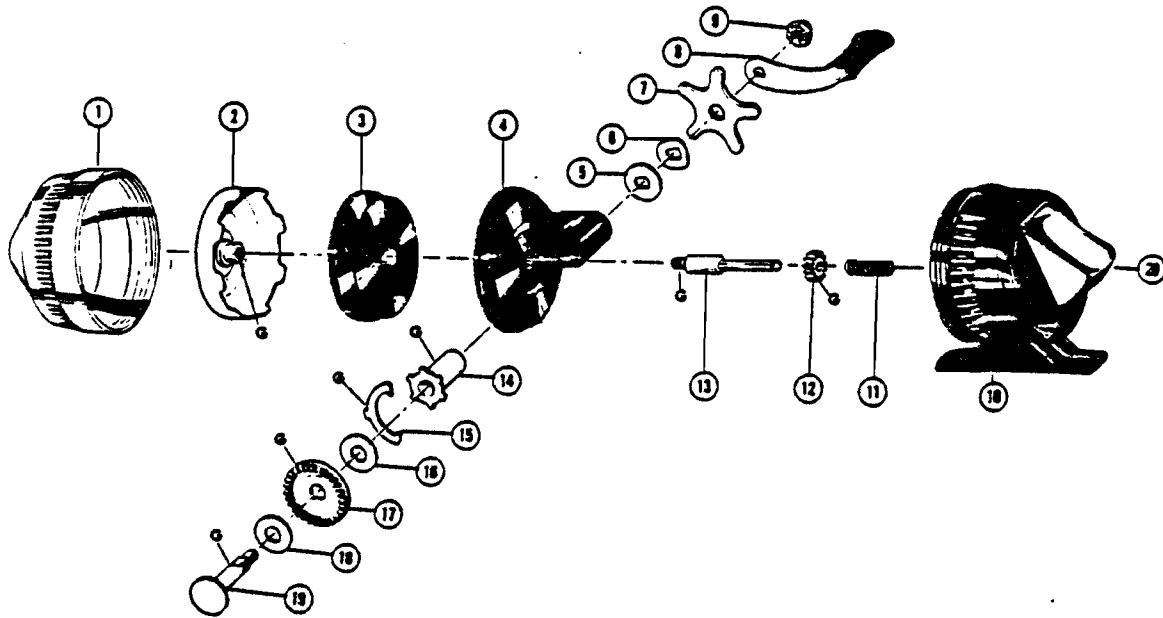

# ZEBCO 83-wood Stock

WWW.REELDR.COM

KEY No.	PART No.	DESCRIPTION	PRICE	KEY No.	PART No.	DESCRIPTION	PRICE
1	HZ24//SA	FRONT COVER ASSY.	\$ 1.50	11	DZ20/1	*SPRING	\$ .25
2	DZ10//SA	SPINNER HEAD ASSY.	1.00	12	DZ11/0	*PINION GEAR	.25
3	DZ21/0	SPOOL (EMPTY)	1.05	13	DZ15/1	*CENTER SHAFT	.25
4	DZ1/2	BODY	.80	14	DZ26/4	CRANK BUSHING	.25
5	DZ30//TP	FLAT WASHER	.25	15	DZ60//TP	ANTI-REVERSE PAWL	.25
6	DZ31//TP	CURVED WASHER	.25	16	DZ33/1	FIBER WASHER	.25
7	DZ59//TMP	STAR DRAG	.25	17	DZ12/0	FACE GEAR	.30
8	HZ18//SA	HANDLE ASSY.	1.00	18	DZ33/1	FIBER WASHER	.25
9	DZ3/0	CRANK NUT	.25	19	DZ8//SA	CRANK SHAFT	.50
10	HZ23//SA	BACK COVER ASSY.	1.25	20	HY9/0	THUMB STOP	.25
NOT SHOWN	HY80/0	PRACTICE PLUG	.95	*AVAILABLE AS ONE UNIT, DZ15//SA CENTER SHAFT ASSY.			.75

PLEASE ORDER BY PART NUMBER