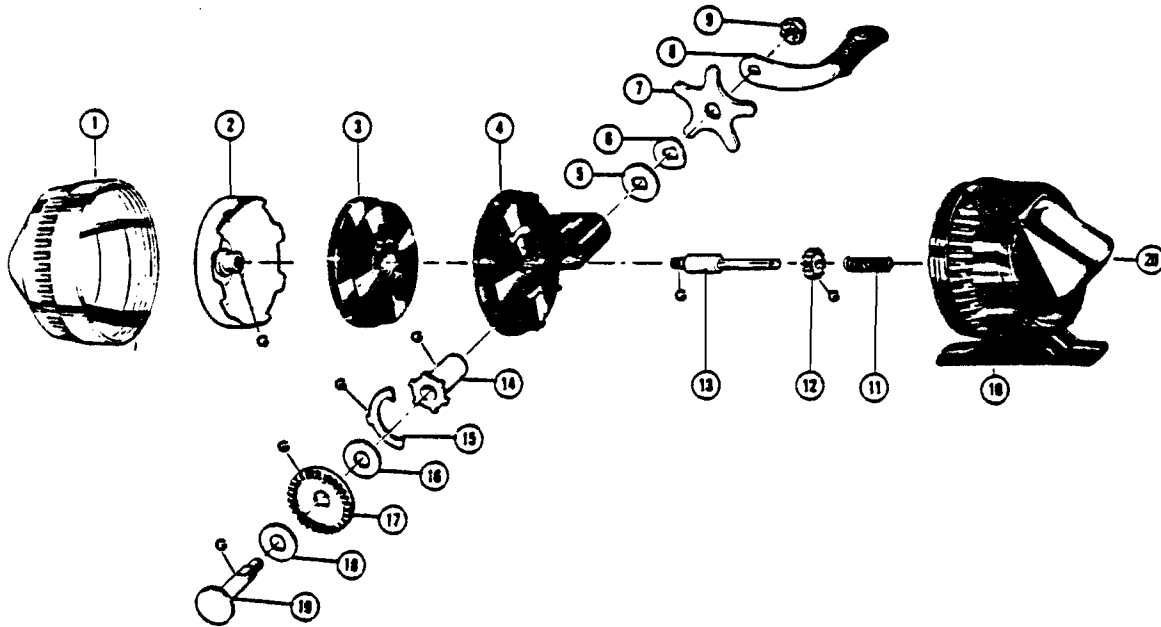

# ZEBCO 81 - SNOOPY

WWW.REELDR.COM

| KEY No.   | PART No.  | DESCRIPTION        | PRICE  | KEY No.   | PART No. | DESCRIPTION       | PRICE  |
|-----------|-----------|--------------------|--------|---|----------|-------------------|--------|
| 1         | HY24//SA  | FRONT COVER ASSY.  | \$1.50 | 11  | DZ20/1   | *SPRING           | \$ .25 |
| 2         | DZ10//SA  | SPINNER HEAD ASSY. | 1.00   | 12  | DZ11/0   | *PINION GEAR      | .25    |
| 3         | DZ21/0    | SPOOL (EMPTY)      | 1.05   | 13  | DZ15/1   | *CENTER SHAFT     | .25    |
| 4         | DZ1/2     | BODY               | .80    | 14  | DZ26/4   | CRANK BUSHING     | .25    |
| 5         | DZ30//TP  | FLAT WASHER        | .25    | 15  | DZ60//TP | ANTI-REVERSE PAWL | .25    |
| 6         | DZ31//TP  | CURVED WASHER      | .25    | 16  | DZ33/1   | FIBER WASHER      | .25    |
| 7         | DZ59//TMP | STAR DRAG          | .25    | 17  | DZ12/0   | FACE GEAR         | .30    |
| 8         | HY18//SA  | HANDLE ASSY.       | 1.00   | 18  | DZ33/1   | FIBER WASHER      | .25    |
| 9         | DZ3/0     | CRANK NUT          | .25    | 19  | DZ8//SA  | CRANK SHAFT       | .50    |
| 10        | HY23//SA  | BACK COVER ASSY.   | 1.25   | 20  | HY9/0    | THUMB STOP        | .30    |
| NOT SHOWN | HY80/0    | PRACTICE PLUG      | .95    | *AVAILABLE AS ONE UNIT,<br>DZ15//SA CENTER SHAFT ASSEMBLY |          |                   | .75    |

PLEASE ORDER BY PART NUMBER

Zebco Division Brunswick Corporation, Box 270, Tulsa OK 74101 USA 918-836-5581