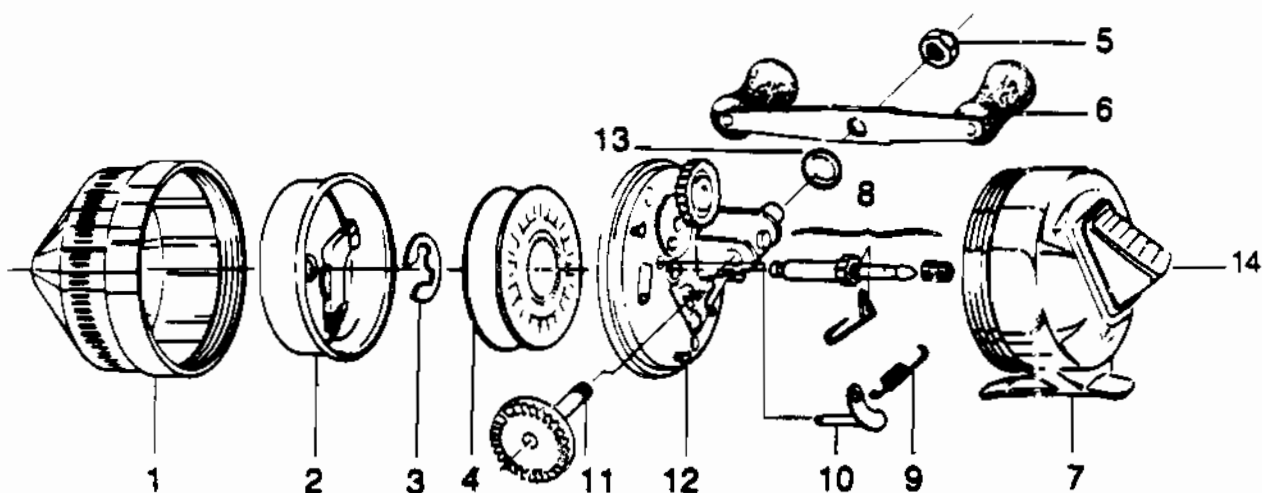

ZEBCO 808N

Key No.	Part No.	Description
1	EE324-2	FRONT COVER S/A
2	EE310-1	SPINNERHEAD ASSY.
3	GZ034-1	SPOOL RETAINER CLIP
4	FE021	SPOOL (EMPTY)
4	FE321-3	SPOOL W/20# HI PERF LINE
5	QZ003	CRANK NUT
6	ME318-1	CRANK HANDLE S/A
7	EE323-4	BACK COVER S/A
8	FE315-1	CENTER SHAFT ASSY.
9	PZ085-1	CLUTCH SPRING
10	PZ307-1	CLUTCH SHAFT
11	PZ308-1	CRANK SHAFT
12	PZ301-2	BODY S/A
13	FE086-2	CRANK SHAFT SPACER
14	PY009	THUMB STOP

WWW.REELDR.COM

Prices subject to change without notice. Prices do not include postage and handling.

PLEASE ORDER BY PART NUMBER

Rev. 5/93

Zebco Division Brunswick Corporation, Box 270, Tulsa, OK 74101 USA 918-836-5581