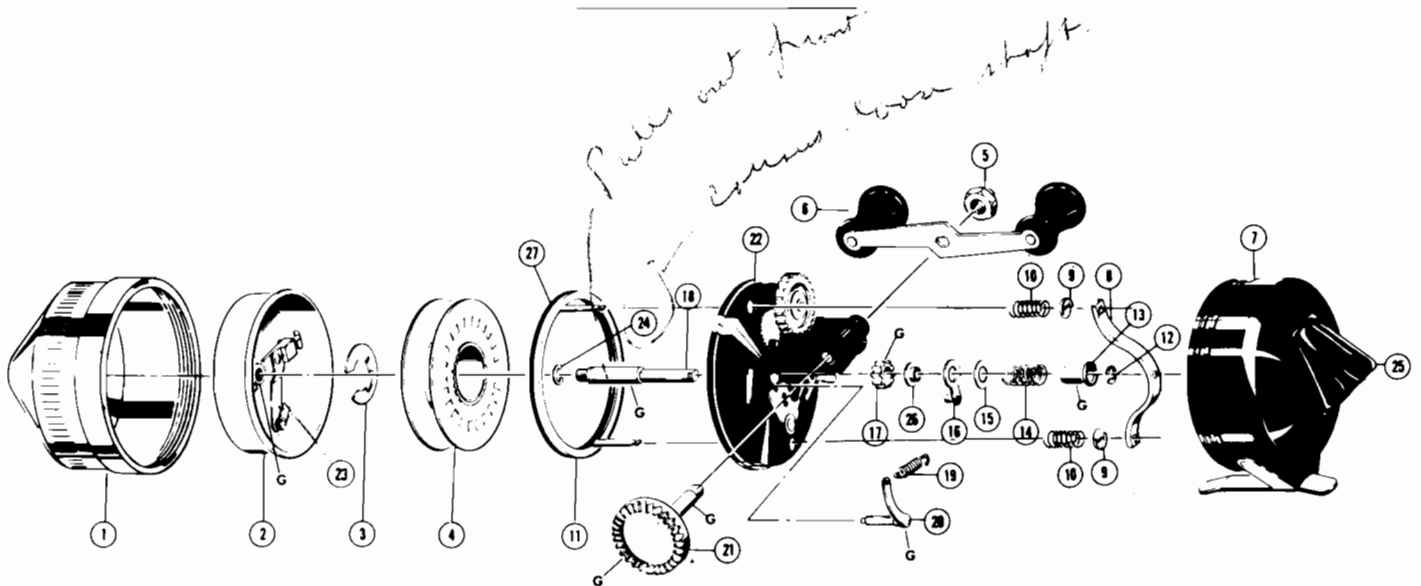

# ZEBCO 808™

weight	13 oz./369 g		
pound test	17	20	25
yards	140	100	75
meters	128	91	69

[WWW.REELDR.COM](http://WWW.REELDR.COM)

## MODEL 808

Key No.	Part No.	Description	Key No.	Part No.	Description
1	PZ324	Front Cover Assy.	14	PZ020	*Center Shaft Spring
2	PZ310	Spinner Head Assy.	15	PZ068	*Center Shaft Washer
3	GZ034	Spool Clip	16	PZ052	*Anti-Reverse Drag
4	PZ021	Spool (Empty)	17	PZ011	*Pinion Gear
	PZ321-20T	Spool w/20# Trilene	18	PZ015	*Center Shaft
5	QZ003	Crank Nut (or QZ003-B)	19	PZ085	Clutch Spring
6	PZ318	Crank Handle	20	PZ307	Clutch Shaft Assy.
7	PZ323	Back Cover w/Th. Brk.	21	PZ308	Crank Shaft
8	PZ031	Brake Bar	22	PZ301	Body Assy.
9	PZ074	Brake Ring Cap	23	PZ049	Spinner Head Spring
10	PZ073	Brake Ring Spring	24	PZ030	Center Shaft Ret. Clip
11	PZ346	Brake Ring Assy.	25	PZ009	Thumb Stop
12	AZ122	*Center Shaft Clip	26	PZ084	*Shaft Spacer (Bottom)
13	PZ078	*Shaft Spacer (Top)	27	PZ053	Brake Ring Gasket

\*Available as One Unit,  
PZ315 Center Shaft Assy.

PLEASE ORDER BY PART NUMBER