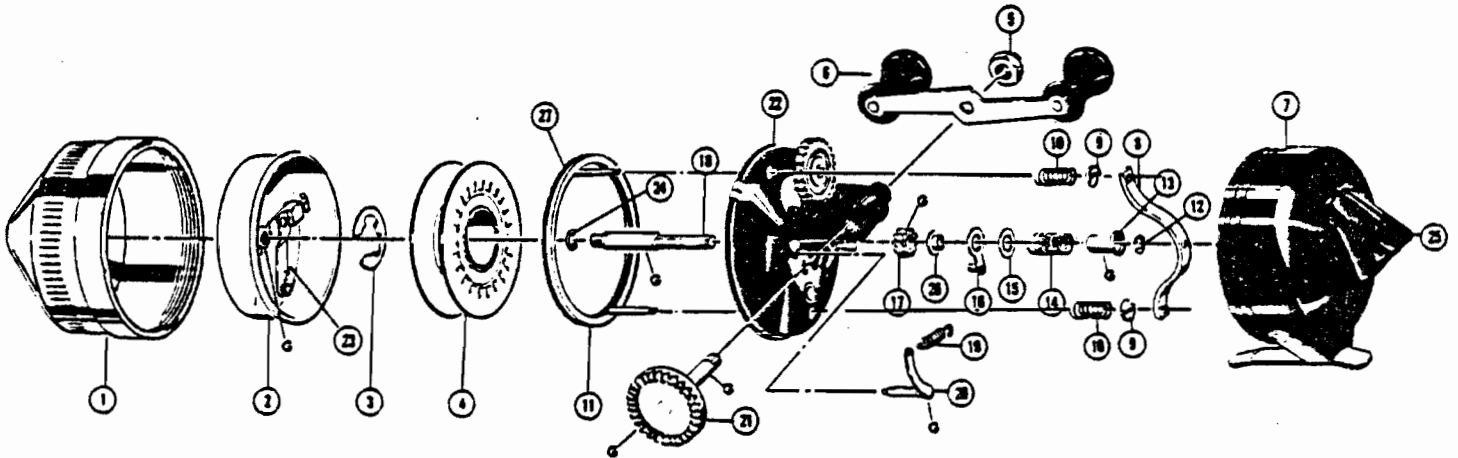

ZEBCO 808™

weight	13 oz./369 g		
pound test	17	20	25
yards	140	100	75
meters	128	91	69

WWW.REELDR.COM

KEY No.	PART No.	DESCRIPTION	PRICE	KEY No.	PART No.	DESCRIPTION	PRICE
1	PZ24//SA	FRONT COVER ASSY.	\$3.05	15	PZ68/0	*CENTER SHAFT WASHER	\$.25
2	PZ10//SA	SPINNER HEAD ASSY.	3.60	16	PZ52//SA	*ANTI-REVERSE DRAG	.45
3	GZ34//THT	SPOOL CLIP	.30	17	PZ11//TP	*PINION GEAR	1.85
4	PZ21//SA	SPOOL (EMPTY)	3.40	18	PZ15/5	*CENTER SHAFT	1.85
5	QZ3//TP	CRANK NUT	.30	19	PZ85/2	CLUTCH SPRING	.45
6	PZ18-B//SA	CRANK HANDLE	2.10	20	PZ7//SA	CLUTCH SHAFT ASSY.	.65
7	PZ23-1//SA	BACK COVER ASSY.	3.05	21	PZ8//SA	CRANK SHAFT	3.05
8	PZ31//TP	BRAKE BAR	.90	22	PZ1//SA	BODY ASSY.	8.50
9	PZ74//CP	BRAKE RING CAP	.35	23	PZ49/1	SPINNER HEAD SPRING	.35
10	PZ73/0	BRAKE RING SPRING	.35	24	PZ30/0	CENTER SHAFT RET. CLIP	.35
11	PZ46//SA	BRAKE RING ASSY.	2.40	25	PZ9/1	THUMB STOP	.40
12	QZ22/0	*CENTER SHAFT CLIP	.25	26	PZ84//CP	*SHAFT SPACER (BOTTOM)	.35
13	PZ78//CP	*SHAFT SPACER (TOP)	.35	27	PZ53//TP	BRAKE RING GASKET	.35
14	PZ20/1	*CENTER SHAFT SPRING	.45				

*AVAILABLE AS ONE UNIT,
PZ15//SA CENTER SHAFT ASSY. 5.15

PLEASE ORDER BY PART NUMBER

Zebco Division Brunswick Corporation, Box 270, Tulsa OK 74101 USA 918-636-5581