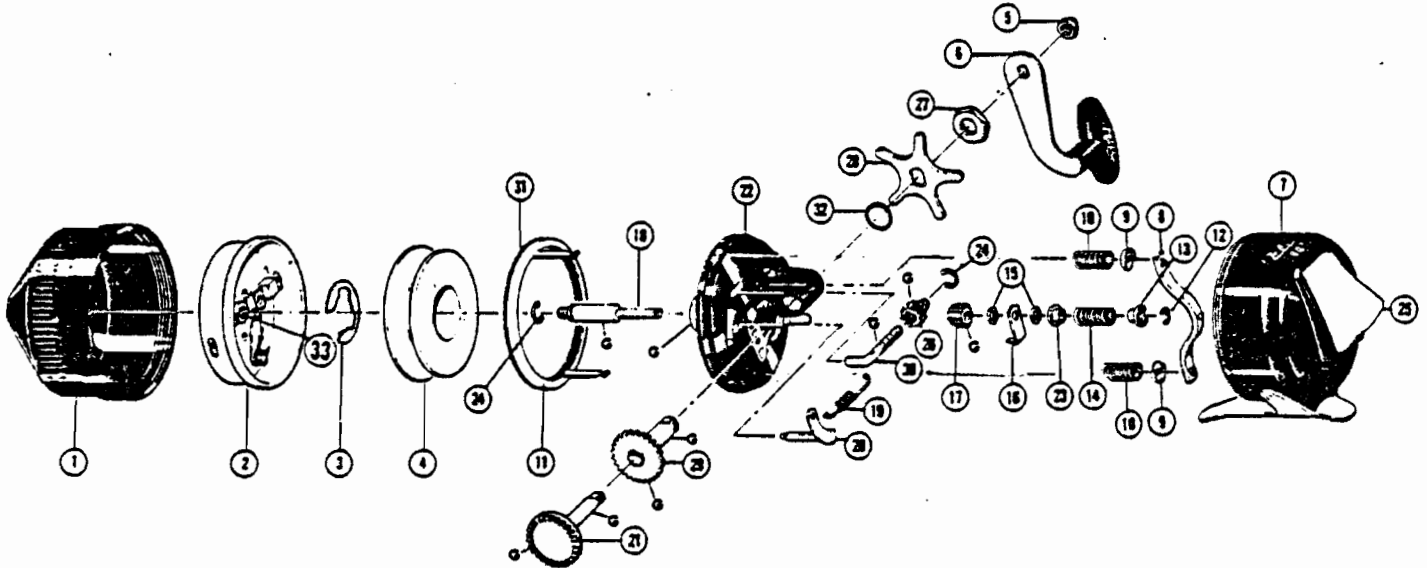

# ZEBCO 802™

weight	9 oz./255g			
pound-test	10	12	14	17
yards	65	55	50	45
meters	59	50	46	41

WWW.REELDR.COM

KEY No.	PART No.	DESCRIPTION	PRICE	KEY No.	PART No.	DESCRIPTION	PRICE
1	MZ24-A//SA	FRONT COVER ASSY.	\$2.40	19	MZ85-A/1	CLUTCH SPRING	\$ .45
2	MZ10//SA	SPINNER HEAD ASSY.	2.40	20	MZ7-A//SA	CLUTCH SHAFT	.65
3	GZ34//THT	SPOOL CLIP	.30	21	MZ8-A//SA	CRANK SHAFT	1.85
4	MZ21//CMP	SPOOL (EMPTY)	1.70	22	MZ1-A//SA	BODY ASSY.	5.45
5	BZ3//TP	CRANK NUT	.25	23	MZ84//CP	*SHAFT SPACER (BOTTOM)	.35
6	MZ18-A//SA	CRANK HANDLE	1.20	24	PZ30/0	CENTER SHAFT RET. CLIP	.35
7	MZ23-A//SA	BACK COVER ASSY.	2.10	25	PZ9/1	THUMB STOP	.40
8	MZ31//TP	BRAKE BAR	.65	26	MZ86-A/0	CLUTCH PINION	.45
9	PZ74//CP	BRAKE RING CAP	.35	27	MZ87-A//CP	CRANK BEARING NUT	.45
10	PZ73/0	BRAKE RING SPRING	.35	28	MZ59-A//CP	STAR DRAG	.45
11	MZ46//SA	BRAKE RING ASSY.	1.45	29	MZ26-A//SA	CLUTCH GEAR	1.20
12	WZ22/0	*CENTER SHAFT CLIP	.35	30	MZ32-A//TMP	CLUTCH SCREW	.45
13	MZ78//CP	*SHAFT SPACER (TOP)	.35	31	MZ53//TP	BRAKE RING GASKET	.35
14	PZ73/0	*BRAKE RING SPRING	.35	32	MZ88-A/0	O-RING	.20
15	LZ54/1	*NYLON WASHER	.25	33	PZ49/1	SPINNER HEAD SPRING	.35
16	GZ52//TP	*ANTI-REVERSE DRAG	.35				
17	JZ11//TP	*PINION GEAR	.45				
18	MZ15/3	*CENTER SHAFT	2.00				
				*AVAILABLE AS ONE UNIT,			
				MZ15//SA CENTER SHAFT ASSY.			3.05

PLEASE ORDER BY PART NUMBER