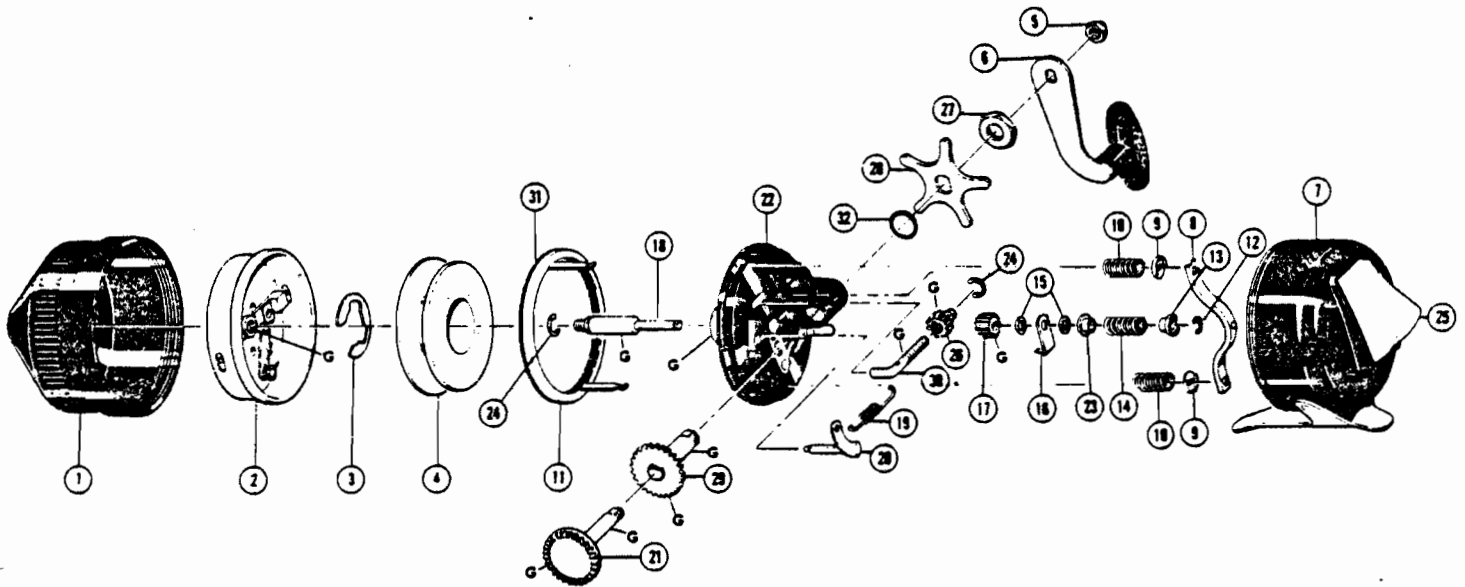

# Zebco 802

WWW.REELDR.COM

Key No.	Part No.	Description
1	MZ24-A//SA	Front Cover Assembly
2	MZ10//SA	Spinner Head
3	GZ34//THT	Spool Clip
4	MZ21//CMP	Spool (Empty)
5	BZ3//TP	Crank Nut
6	MZ18-A//SA	Crank Handle
7	MZ23-A//SA	Back Cover Assembly
8	MZ31//TP	Brake Bar
9	PZ74//CP	Brake Ring Cap
11	MZ46//SA	Brake Ring Assembly
12	WZ22/0	Center Shaft Washer
13	MZ78//CP	Center Shaft Spacer - Top
14	PZ73/0	Brake Ring Spring
15	LZ54/1	Nylon Washer
16	GZ52//TP	Anti-Reverse Drag
17	JZ11//TP	Pinion Gear
18	MZ15//SA	Center Shaft Assembly

Key No.	Part No.	Description
19	MZ85-A/1	Clutch Spring
20	MZ7-A//SA	Clutch Shaft
21	MZ8-A//SA	Crank Shaft
22	MZ1-A//SA	Body Assembly
23	MZ84//CP	Center Shaft Spacer - Bottom
24	PZ30/0	Center Shaft Retainer - Clip
25	PZ9/1	Thumb Stop
26	MZ86-A/0	Clutch Pinion
27	MZ87-A//CP	Crank Bearing Nut
28	MZ59-A//CP	Star Drag
29	MZ26-A//SA	Clutch Gear
30	MZ32-A//TMP	Clutch Spring
31	MZ53//TP	Brake Ring
32	MZ88-A/0	O-Ring
	MZ15/3	Center Shaft
	PZ49/1	Spinner Head Spring