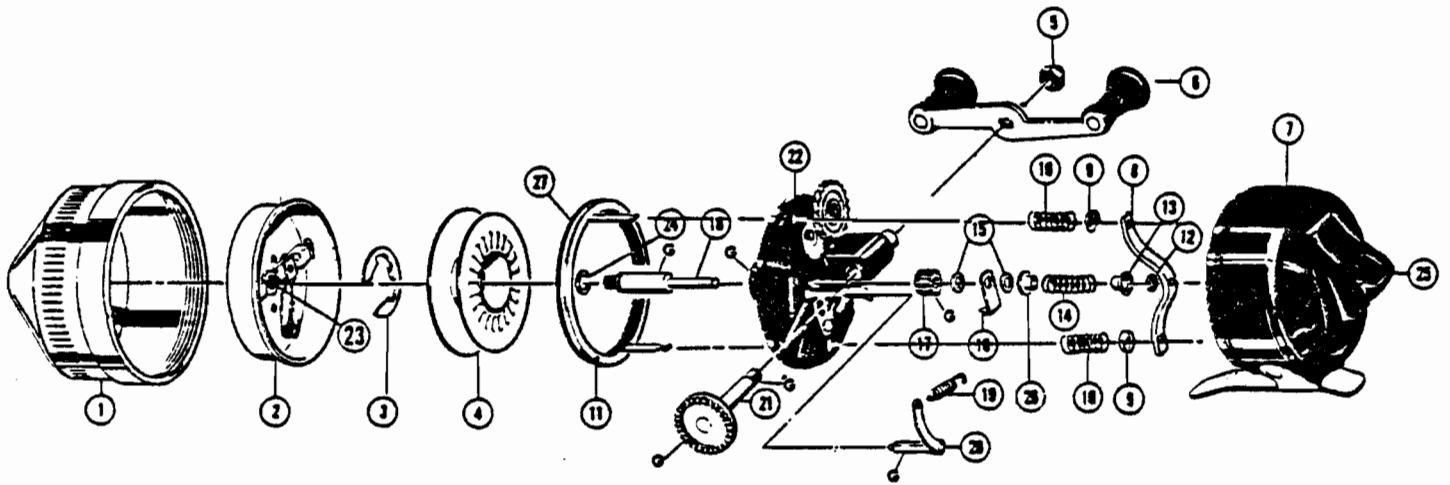

ZEBCO 800™

WWW.REELDR.COM

KEY No.	PART No.	DESCRIPTION	PRICE	KEY No.	PART No.	DESCRIPTION	PRICE
1	MZ24//SA	FRONT COVER ASSY.	\$2.40	15	LZ54/1	*NYLON WASHER	\$.25
2	MZ10//SA	SPINNER HEAD	2.40	16	GZ52//TP	*ANTI-REVERSE DRAG	.35
3	GZ34//THT	SPOOL CLIP	.30	17	JZ11//TP	*PINION GEAR	.45
4	MZ21//MCP	SPOOL (EMPTY)	1.70	18	MZ15/3	*CENTER SHAFT	2.00
5	BZ3//TP	CRANK NUT	.25	19	PZ85/2	CLUTCH SPRING	.45
6	MZ18//SA	CRANK HANDLE	1.20	20	MZ7//SA	CLUTCH SHAFT	.65
7	MZ23//SA	BACK COVER ASSY.	2.10	21	MZ8//SA	CRANK SHAFT	1.85
8	MZ31//TP	BRAKE BAR	.65	22	MZ1//SA	BODY ASSY.	5.45
9	PZ74//CP	BRAKE RING CAP	.35	23	PZ49/1	SPINNER HEAD SPRING	.35
10	PZ73/0	BRAKE RING SPRING	.35	24	PZ30/0	CENTER SHAFT RET. CLIP	.35
11	MZ46//SA	BRAKE RING ASSY.	1.45	25	PZ9/1	THUMB STOP	.40
12	WZ22/0	*CENTER SHAFT CLIP	.35	26	MZ84//CP	*SHAFT SPACER BOTTOM	.35
13	MZ78//CP	*SHAFT SPACER-TOP	.35	27	MZ53//TP	BRAKE RING GASKET	.35
14	PZ73/0	*CENTER SHAFT SPRING	.35	*AVAILABLE AS ONE UNIT, MZ15//SA CENTER SHAFT ASSY.			3.05

PLEASE ORDER BY PART NUMBER