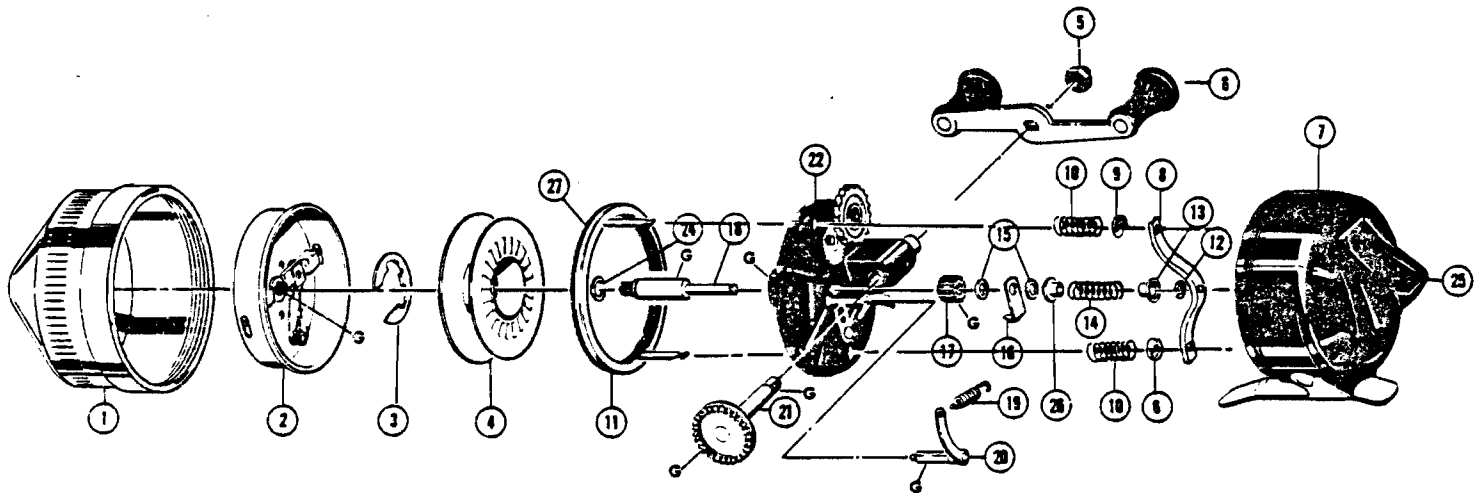

Zebco 800™

WWW.REELDR.COM

Key No.	Part No.	Description
1	MZ24//SA	Front Cover Assembly
2	MZ10//SA	Spinner Head
3	GZ34//THT	Spool Clip
4	MZ21//CMP	Spool-order blank attached
5	BZ3//TP	Crank Nut
6	MZ18//SA	Crank Handle
7	MZ23//SA	Back Cover Assembly
8	MZ31//TP	Brake Bar
9	PZ74//CP	Brake Ring Cap
10	PZ73/0	Brake Ring Spring
11	MZ46//SA	Brake Ring Assembly
12	WZ22/0	Center Shaft Clip
13	MZ78//CP	Center Shaft Spacer-Top
15	LZ54/1	Nylon Washer
16	GZ52//TP	Anti-Reverse Drag

Key No.	Part No.	Description
17	JZ11//TP	Pinion Gear
18	MZ15/3	Center Shaft
18A	MZ15//SA	Center Shaft Assembly
19	PZ85/2	Clutch Spring
20	MZ7//SA	Clutch Shaft
21	MZ8//SA	Crank Shaft
22	MZ1//SA	Body Assembly
24	PZ30/0	Center Shaft Retainer Clip
25	PZ9/1	Thumb Stop
26	MZ84//CP	Center Shaft Spacer Bottom
27	MZ53//TP	Brake Ring
	PZ49	Spinner Head Spring
	PZ80//TP	Retainer Bar - Not Shown
	WZ40/0	Thumb Stop Screw - Not Shown