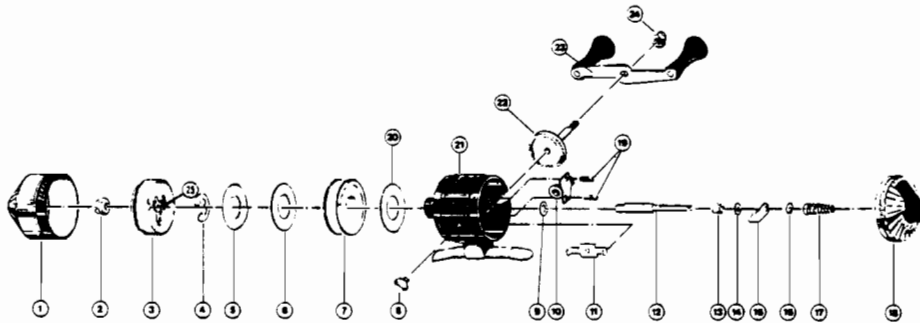

MODEL 77 - DISCONTINUED

Key No.	Part No.	Description
1	JZ324-B	Frnt. Cover & Rod Butt
2	JZ006	Spinner Head Nut
3	JZ310	Spinner Head
4	FZ034	Spool Clip
5	JZ021	Spool (Empty)
	JZ321-8M	Spool w/8# Zebco Line
6	JZ301-B	Body Assembly
7	XZ003-1	Crank Nut
8	JZ318	Crank Handle Assy.

Key No.	Part No.	Description
9	JZ011	*Pinion Gear
10	EZ014	*Anti-Reverse Drag
11	XZ020	*Center Shaft Spring
12	JZ323-B	Back Cover and Handle
13	XZ079	Washer
14	JZ015	*Center Shaft
15	JZ308-B	Crank Shaft
16	JZ002	Rod Tip

*Available as One Unit,
JZ315-B Center Shaft Assy.

WWW.REELDR.COM

ZEBCO 171™ (Silver)
(113)

weight	3.7 oz./105 g
pound test	4 6 8
yards	85 60 45
meters	78 55 41

MODEL 171 (Silver)

Key No.	Part No.	Description
1	AJ324-1	Front Cover Assy. (S)
2	AJ006	Spinner Head Nut
3	AJ310	Spinner Head Assy.
4	XZ034	Spool Clip
5	BJ040	Spool Washer
6	BJ108	Flat Washer
7	AJ021	Spool (Empty)
	AJ321-6T	Spool w/6# Trilene
8	AJ055	Cover Lock Screw
9	AJ058	Pinion Washer
10	AJ026	Crank Bearing
11	AJ056	Cover Lock
12	AJ015	*Center Shaft

*Available as One Unit,
AJ315 Center Shaft Assy.