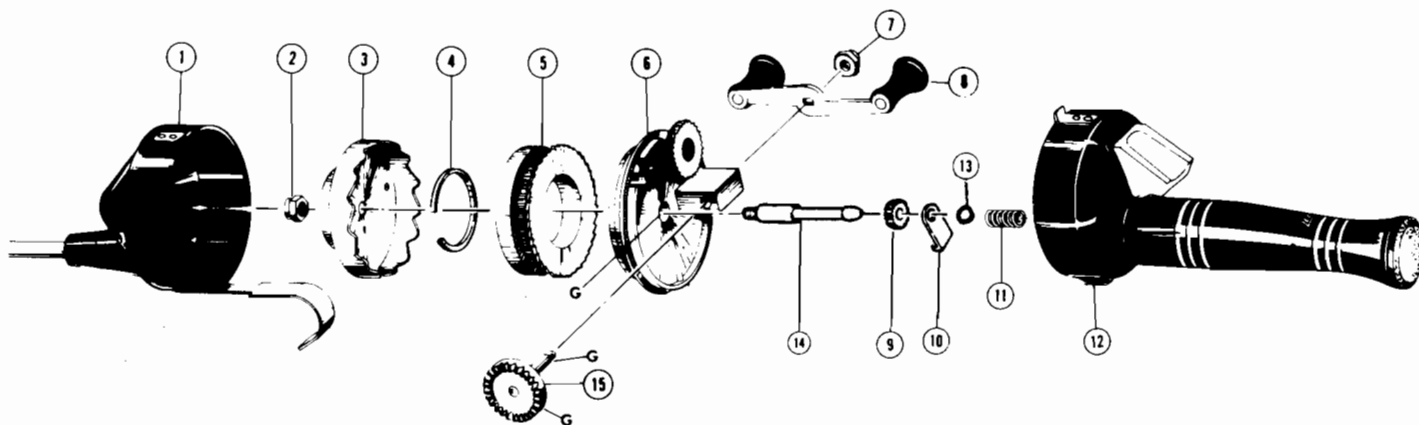

# ZEBCO 77

[WWW.REELDR.COM](http://WWW.REELDR.COM)

MODEL 77 - DISCONTINUED

Key No.	Part No.	Description
1	JZ324-B	Frnt. Cover & Rod Butt
2	JZ006	Spinner Head Nut
3	JZ310	Spinner Head
4	FZ034	Spool Clip
5	JZ021	Spool (Empty)
	JZ321-8M	Spool w/8# Zebco Line
6	JZ301-B	Body Assembly
7	XZ003-1	Crank Nut
8	JZ318	Crank Handle Assy.

Key No.	Part No.	Description
9	JZ011	*Pinion Gear
10	EZ014	*Anti-Reverse Drag
11	XZ020	*Center Shaft Spring
12	JZ323-B	Back Cover and Handle
13	XZ079	Washer
14	JZ015	*Center Shaft
15	JZ308-B	Crank Shaft
16	JZ002	Rod Tip