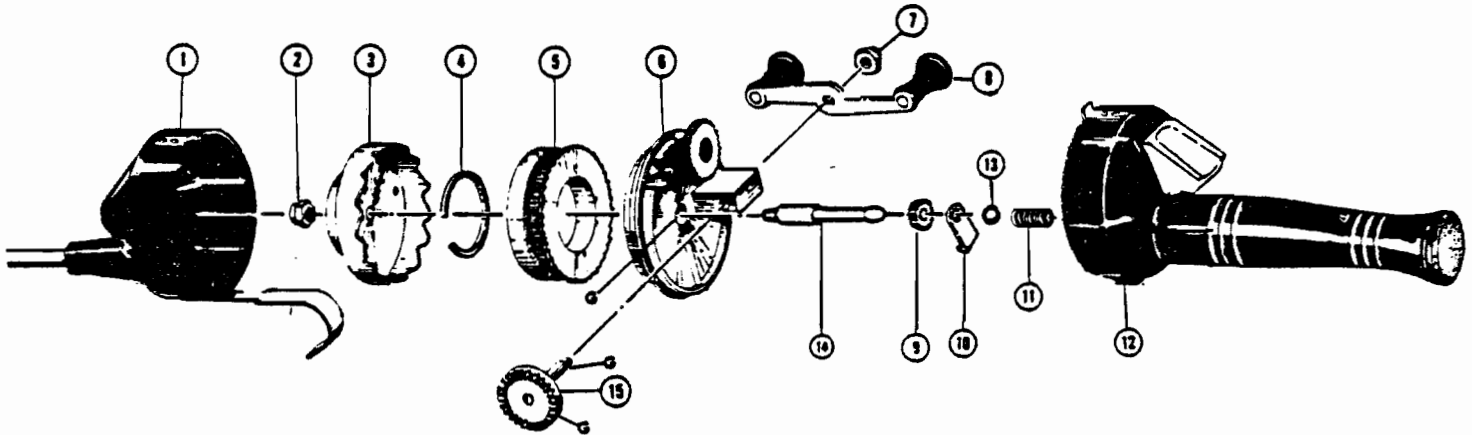

ZABCO 77

WWW.REELDR.COM

KEY No.	PART No.	DESCRIPTION	PRICE	KEY No.	PART No.	DESCRIPTION	PRICE
1	JZ24//SA	FRONT COVER & ROD BUTT	\$3.60	9	JZ11//TP	*PINION GEAR	\$.45
2	JZ6/4	SPINNER HEAD NUT	.35	10	EZ14//TP	*ANTI-REVERSE DRAG	.35
3	JZ10//SA	SPINNER HEAD	1.45	11	XZ20/0	*CENTER SHAFT SPRING	.25
4	FZ34/1	SPOOL CLIP	.25	12	JZ23//SA	BACK COVER AND HANDLE	1.85
5	JZ21//SA	SPOOL (EMPTY)	1.05	13	XZ79/1	WASHER	.25
6	JZ1//SA	BODY	1.85	14	JZ15//TP	*CENTER SHAFT	.65
7	BZ3//TP	CRANK NUT	.25	15	JZ8//SA	CRANK SHAFT	.90
8	JZ18//SA	CRANK HANDLE ASSY.	.90	NOT SHOWN	JZ2-1/0	ROD TIP	2.45
						*AVAILABLE AS ONE UNIT, JZ15//SA CENTER SHAFT ASSY.	1.20