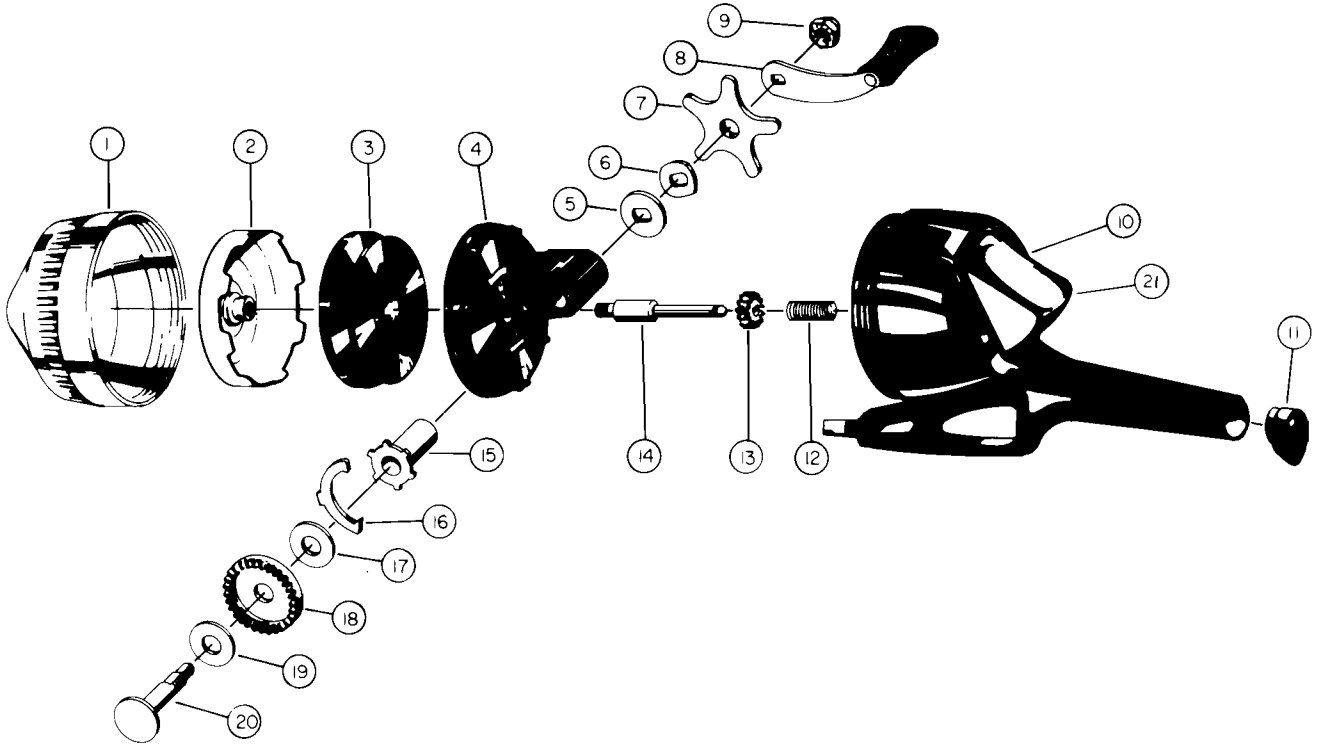

pound test	4	6	8
yards	85	60	50
meters	78	55	46

KEY PART NO. NO.	DESCRIPTION
1 DZ324-1	FRONT COVER SUB ASSEMBLY
2 DZ310	SPINNER HEAD 5/A
3 DZ021	SPOOL EMPTY
3 DZ321-BP	WIND SPOOL 9# MOND PREM
4 DZ001	BODY
5 DZ030	FLAT WASHER
6 DZ031	TENSION WASHER
7 DZ059	STAR DRAG
8 XZ318	CRANK HANDLE ASSY GREEN
9 XZ003-2	CRANK NUT
10 JZ723-1	B/C ASSY-SERVICE

KEY PART NO. NO.	DESCRIPTION
*12 XZ020	CENTER SHAFT SPRING
*13 DZ011	PINION GEAR
*14 DZ015	CENTER SHAFT
15 DZ026	CRANK BUSHING
16 DZ060	ANTI-REVERSE PAWL
17 DZ033	WASHER
18 DZ012	FACE GEAR
19 DZ033	WASHER
20 DZ008	CRANK SHAFT
21 XZ009-5	LIGHT GREEN THUMB BRAKE

*Available As One Unit,
DZ315 CENTER SHAFT 5/A

WWW.REELDR.COM

Prices subject to change without notice. Prices do not include postage and handling.

PLEASE ORDER BY PART NUMBER

Rev. 9/88

Zebco Division Brunswick Corporation, Box 270, Tulsa, OK 74101 USA 918-836-5581