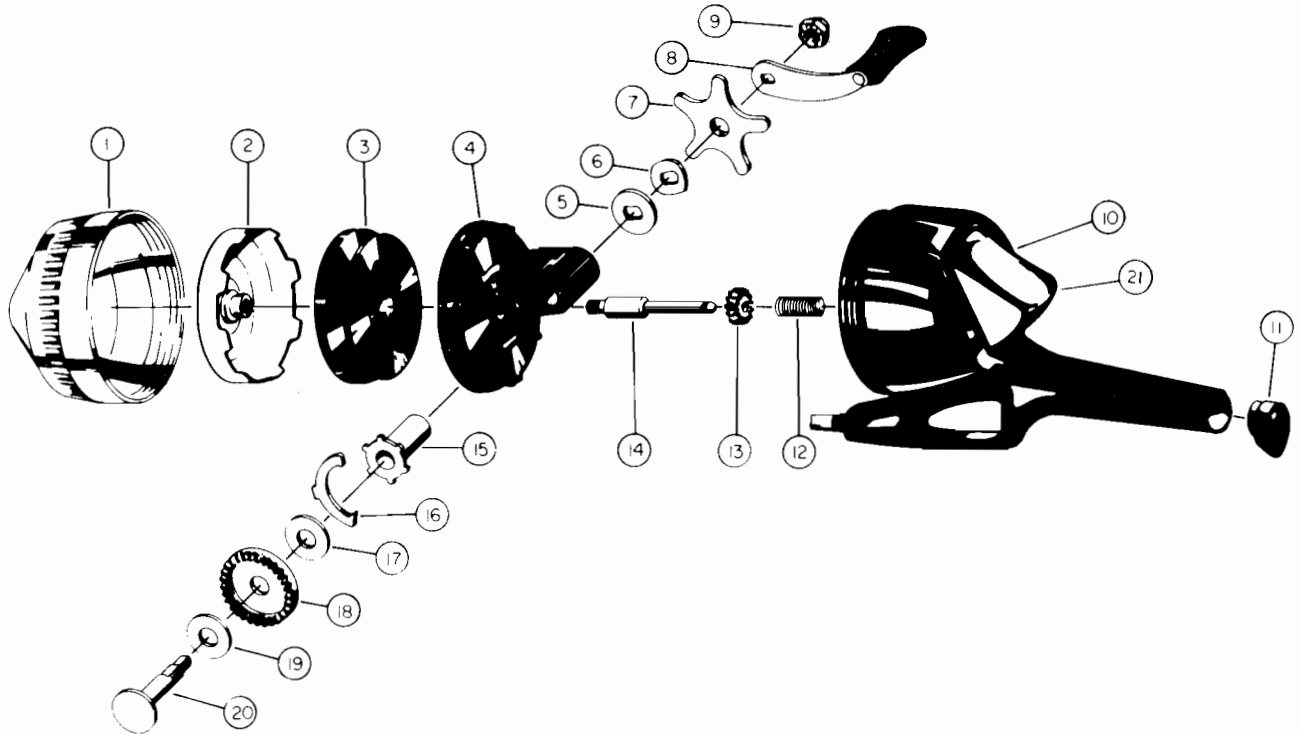

# ZEBCO 77™ (New)

pound test	4	6	8
yards	85	60	50
meters	78	55	46

[WWW.REELDR.COM](http://WWW.REELDR.COM)

**MODEL NEW 77**

Key No.	Part No.	Description	Key No.	Part No.	Description
1	DZ324-1	Front Cover Assy.	12	XZ020	*Center Shaft Spring
2	DZ310	Spinner Head Assy.	13	DZ011	*Pinion
3	DZ021	Spool (Empty)	14	DZ015	*Center Shaft
	DZ321-8M	Spool w/8# Zebco Line	15	DZ026	Crank Bearing
4	DZ001	Body	16	DZ060	Anti-Reverse Pawl
5	DZ030	Flat Washer	17	DZ033	Fiber Washer
6	DZ031	Curved Washer	18	DZ012	Face Gear
7	DZ059	Star Drag	19	DZ033	Fiber Washer
8	XZ318	Crank Handle Assy.	20	DZ008	Crank Shaft
9	XZ003-2	Crank Nut	21	XZ009-5	Thumb Stop
10	JZ723-1	Back Cover Assy. (Includes: Thumb Stop, End Cap, & Rod)			

\*Available As One Unit,  
DZ315-01A Center Shaft Assy.

**PLEASE ORDER BY PART NUMBER**

Zebco Division Brunswick Corporation, Box 270, Tulsa, OK 74101 USA 918-836-5581