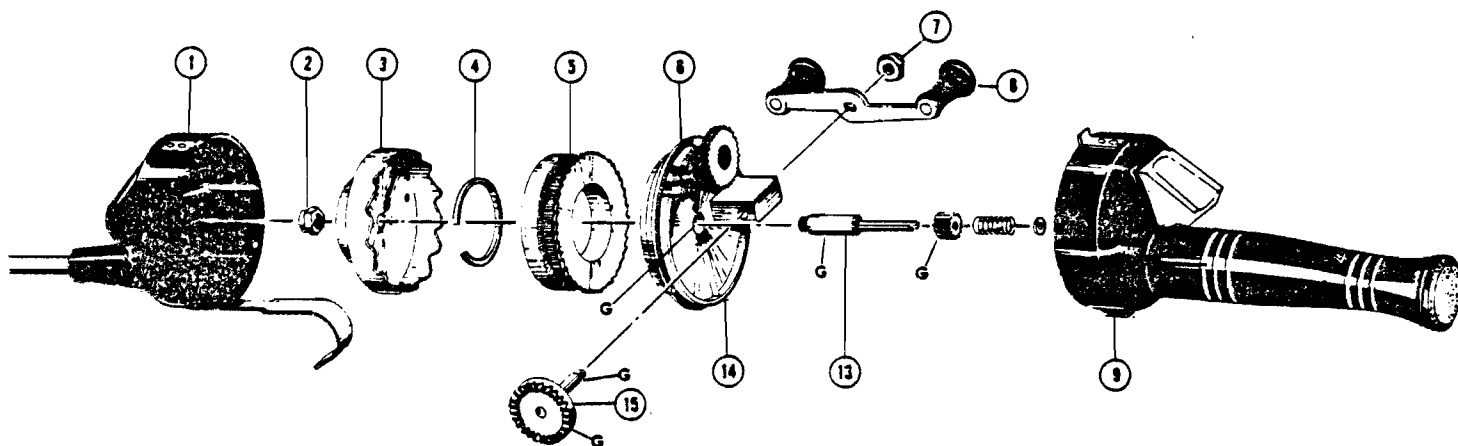

Zebco 77™

WWW.REELDR.COM

Key No.	Part No.	Description
1	JZ24//SA	Front Cover & Butt
2	JZ6/4	Spinner Head Nut
3	JZ10//SA	Spinner Head Assembly
4	FZ34/1	Spool Clip
5	JZ21/4	Spool-order form attached
6	JZ52//TP	Drag Spring
7	BZ3//TP	Crank Nut

Key No.	Part No.	Description
8	JZ18//SAO	Crank Handle Assembly
9	JZ23//SA	Back Cover & Handle
13	JZ15//SA	Control Shaft Assembly
14	JZ1//SA	Body Assembly
15	JZ8//SA	Crank Shaft Assembly
	JZ2-1/0	Rod Tip (Not Shown)
	JZ27/0	Spinner Head Spring