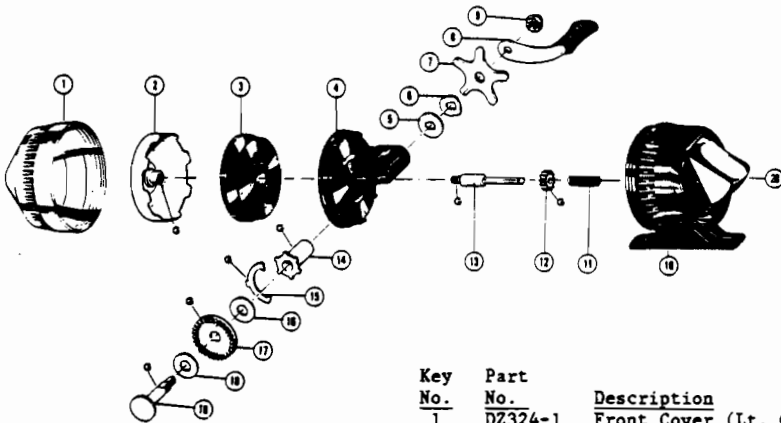

ZEBCO 76™

weight	4.0 oz/113g
pound test	4 8 8
yards	85 80 50
meters	78 55 46

Key No.	Part No.	Description
1	DZ324-1	Front Cover (Lt. Green)
	DZ324-2	Front Cover (Snoopy)
	DZ324-3	Fr. Cover (Woodstock)
2	DZ310	Spinner Head
3	DZ021	Spool (Empty)
	DZ321-8M	Spool w/ 8# Zebco Line
4	DZ001	Body
5	DZ030	Flat Washer
6	DZ031	Curved Washer
7	DZ059	Star Drag
8	DZ318-1	Crank Handle (Gr. Knob)
	DZ318-2	Crank Handle (Snoopy)
	DZ318-3	Crank Handle (Woodstock)
9	XZ003-2	Crank Nut

Key No.	Part No.	Description
10	DZ323-1	Back Cover Assy. (Gr)
	DZ323-2	Bk. Cvr. (Snoopy)
	DZ323-3	Bk. Cvr. (Woodstock)
11	XZ020	*Center Shaft Spring
12	DZ011	*Pinion Gear
13	DZ015	*Center Shaft
14	DZ026	Crank Bushing
15	DZ060	Anti-Reverse Pawl
16	DZ033	Fiber Washer
17	DZ012	Face Gear
18	DZ033	Fiber Washer
19	DZ008	Crank Shaft
20	XZ009-1	Thumb Stop

*Available As One Unit,
DZ315 Center Shaft Assy.

WWW.REELDR.COM

ZEBCO 77™ (New)

pound test	4 8 8
yards	85 80 80
meters	78 55 46

Key No.	Part No.	Description
1	DZ324-1	Front Cover Assy.
2	DZ310	Spinner Head Assy.
3	DZ021	Spool (Empty)
	DZ321-8M	Spool w/8# Zebco Line
4	DZ001	Body
5	DZ030	Flat Washer
6	DZ031	Curved Washer
7	DZ059	Star Drag
8	XZ318	Crank Handle Assy.
9	XZ003-2	Crank Nut
10	JZ723-1	Back Cover Assy.

(Includes: Thumb Stop,
End Cap, &
Rod)

Key No.	Part No.	Description
12	XZ020	*Center Shaft Spring
13	DZ011	*Pinion
14	DZ015	*Center Shaft
15	DZ026	Crank Bearing
16	DZ060	Anti-Reverse Pawl
17	DZ033	Fiber Washer
18	DZ012	Face Gear
19	DZ033	Fiber Washer
20	DZ008	Crank Shaft
21	XZ009-5	Thumb Stop