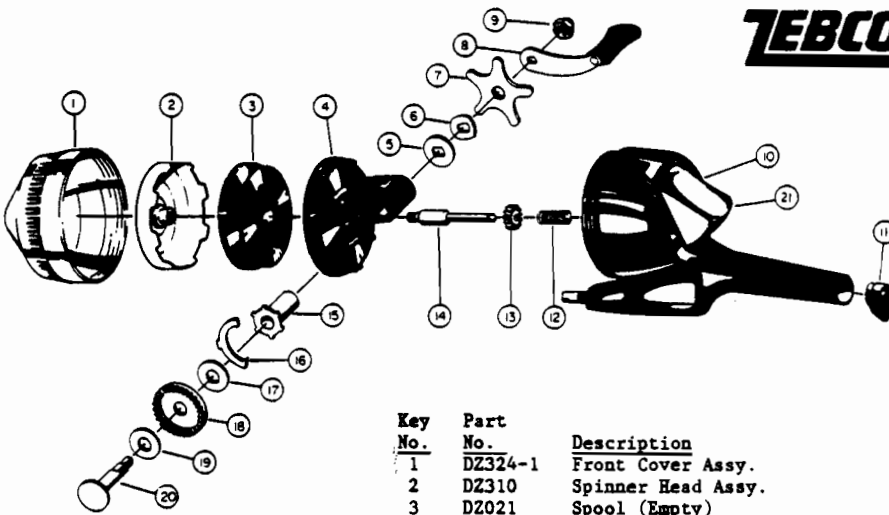

ZEBCO 76™

weight	4.0 oz/113g
pound test	4 8 8
yards	85 80 50
meters	78 55 46

Key No.	Part No.	Description
1	DZ324-1	Front Cover (Lt. Green)
	DZ324-2	Front Cover (Snoopy)
	DZ324-3	Fr. Cover (Woodstock)
2	DZ310	Spinner Head
3	DZ021	Spool (Empty)
	DZ321-8M	Spool w/ 8# Zebco Line
4	DZ001	Body
5	DZ030	Flat Washer
6	DZ031	Curved Washer
7	DZ059	Star Drag
8	DZ318-1	Crank Handle (Gr. Knob)
	DZ318-2	Crank Handle (Snoopy)
	DZ318-3	Crank Handle (Woodstock)
9	XZ003-2	Crank Nut

Key No.	Part No.	Description
10	DZ323-1	Back Cover Assy. (Gr)
	DZ323-2	Bk. Cvr. (Snoopy)
	DZ323-3	Bk. Cvr. (Woodstock)
11	XZ020	*Center Shaft Spring
12	DZ011	*Pinion Gear
13	DZ015	*Center Shaft
14	DZ026	Crank Bushing
15	DZ060	Anti-Reverse Pawl
16	DZ033	Fiber Washer
17	DZ012	Face Gear
18	DZ033	Fiber Washer
19	DZ008	Crank Shaft
20	XZ009-1	Thumb Stop

*Available As One Unit,
DZ315 Center Shaft Assy.

WWW.REELDR.COM

ZEBCO 77™ (New)

pound test	4 8 8
yards	85 80 80
meters	78 55 46

Key No.	Part No.	Description
1	DZ324-1	Front Cover Assy.
2	DZ310	Spinner Head Assy.
3	DZ021	Spool (Empty)
	DZ321-8M	Spool w/8# Zebco Line
4	DZ001	Body
5	DZ030	Flat Washer
6	DZ031	Curved Washer
7	DZ059	Star Drag
8	XZ318	Crank Handle Assy.
9	XZ003-2	Crank Nut
10	JZ723-1	Back Cover Assy.

(Includes: Thumb Stop,
End Cap, &
Rod)

Key No.	Part No.	Description
12	XZ020	*Center Shaft Spring
13	DZ011	*Pinion
14	DZ015	*Center Shaft
15	DZ026	Crank Bearing
16	DZ060	Anti-Reverse Pawl
17	DZ033	Fiber Washer
18	DZ012	Face Gear
19	DZ033	Fiber Washer
20	DZ008	Crank Shaft
21	XZ009-5	Thumb Stop