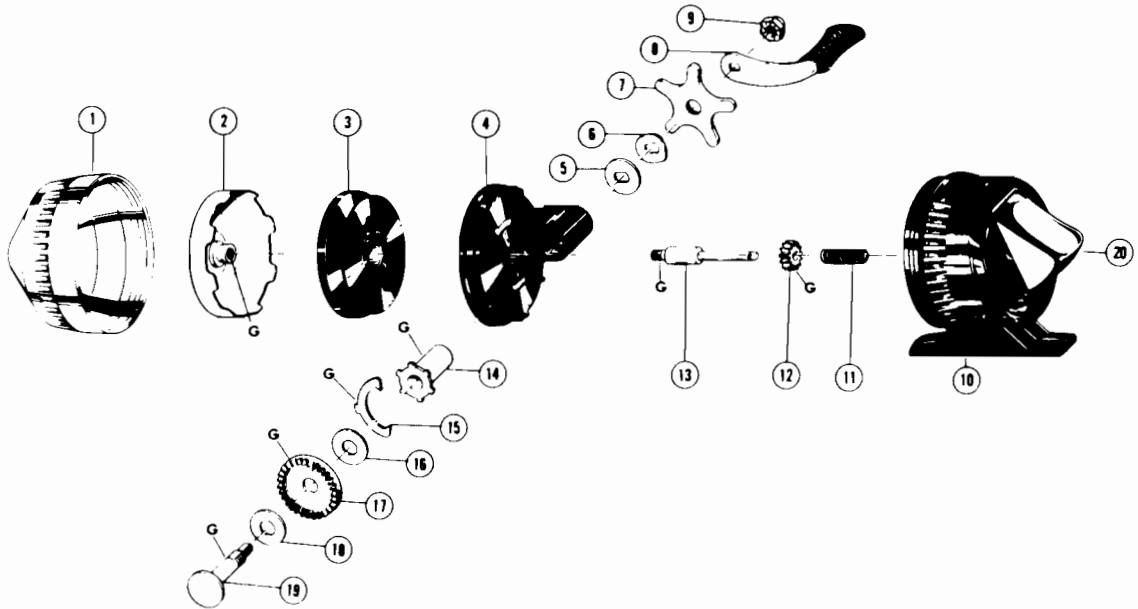

ZEBCO 76™

weight	4.0 oz./113g		
pound test	4	6	8
yards	85	60	50
meters	78	55	46

WWW.REELDR.COM

MODEL 76

Key No.	Part No.	Description	Key No.	Part No.	Description
1	DZ324-1	Front Cover (Lt. Green)	10	DZ323-1	Back Cover Assy. (Gr)
	DZ324-2	Front Cover (Snoopy)		DZ323-2	Bk. Cvr. (Snoopy)
	DZ324-3	Fr. Cover (Woodstock)		DZ323-3	Bk. Cvr. (Woodstock)
2	DZ310	Spinner Head	11	XZ020	*Center Shaft Spring
3	DZ021	Spool (Empty)	12	DZ011	*Pinion Gear
	DZ321-8M	Spool w/ 8# Zebco Line	13	DZ015	*Center Shaft
4	DZ001	Body	14	DZ026	Crank Bushing
5	DZ030	Flat Washer	15	DZ060	Anti-Reverse Pawl
6	DZ031	Curved Washer	16	DZ033	Fiber Washer
7	DZ059	Star Drag	17	DZ012	Face Gear
8	DZ318-1	Crank Handle (Gr. Knob)	18	DZ033	Fiber Washer
	DZ318-2	Crank Handle (Snoopy)	19	DZ008	Crank Shaft
	DZ318-3	Crank Handle (Woodstock)	20	XZ009-1	Thumb Stop
9	XZ003-2	Crank Nut			

*Available As One Unit,
DZ315 Center Shaft Assy.

PLEASE ORDER BY PART NUMBER

Zebco Division Brunswick Corporation, Box 270, Tulsa OK 74101 USA 918 836 5581