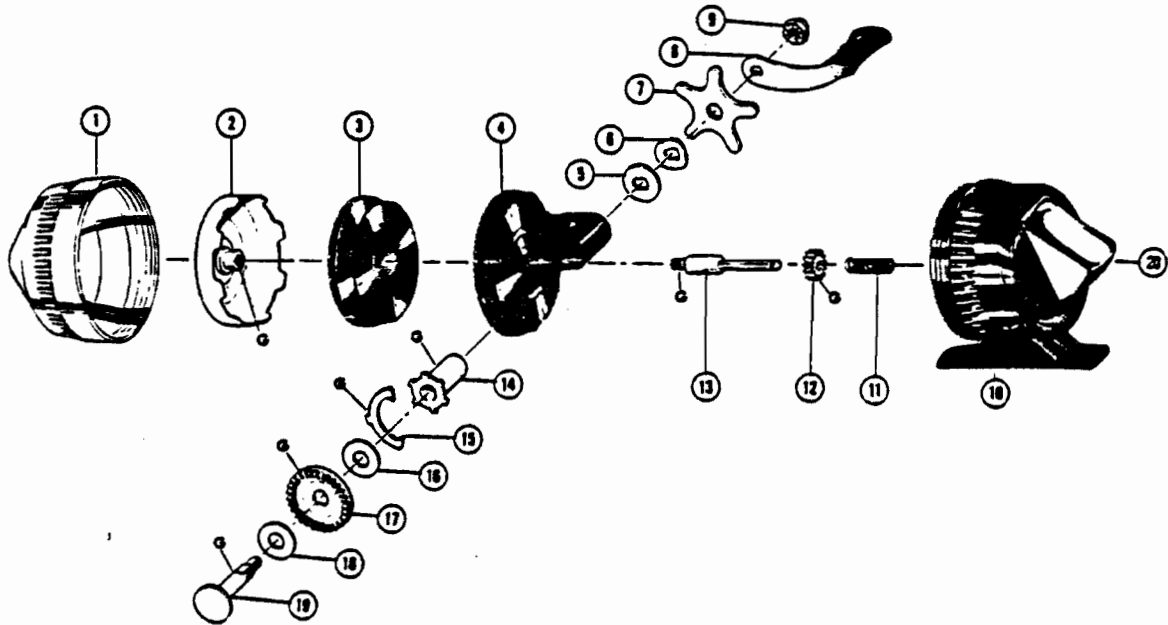

ZEBCO 76™

WWW.REELDR.COM

KEY No.	PART No.	DESCRIPTION	PRICE	KEY No.	PART No.	DESCRIPTION	PRICE
1	DZ24//SA	FRONT COVER	\$.75	11	DZ20/1	*SPRING	\$.25
2	DZ10//SA	SPINNER HEAD	1.00	12	DZ11/0	*PINION GEAR	.25
3	DZ21/0	SPOOL (EMPTY)	1.05	13	DZ15/1	*CENTER SHAFT	.25
4	DZ1/2	BODY	.80	14	DZ26/4	CRANK BUSHING	.25
5	DZ30//TP	FLAT WASHER	.25	15	DZ60//TP	ANTI-REVERSE PAWL	.25
6	DZ31//TP	CURVED WASHER	.25	16	DZ33/1	FIBER WASHER	.25
7	DZ59//TMP	STAR DRAG	.25	17	DZ12/0	FACE GEAR	.30
8	DZ18//SA	HANDLE ASSY.	.75	18	DZ33/1	FIBER WASHER	.25
9	DZ3/0	CRANK NUT	.25	19	DZ8//SA	CRANK SHAFT	.50
10	DZ23//SA	BACK COVER	.75	20	DZ9/0	THUMB STOP	.25
*AVAILABLE AS ONE UNIT, DZ15//SA CENTER SHAFT ASSY.							.75

PLEASE ORDER BY PART NUMBER

Zebco Division Brunswick Corporation, Box 270, Tulsa OK 74101 USA 918-836-5581