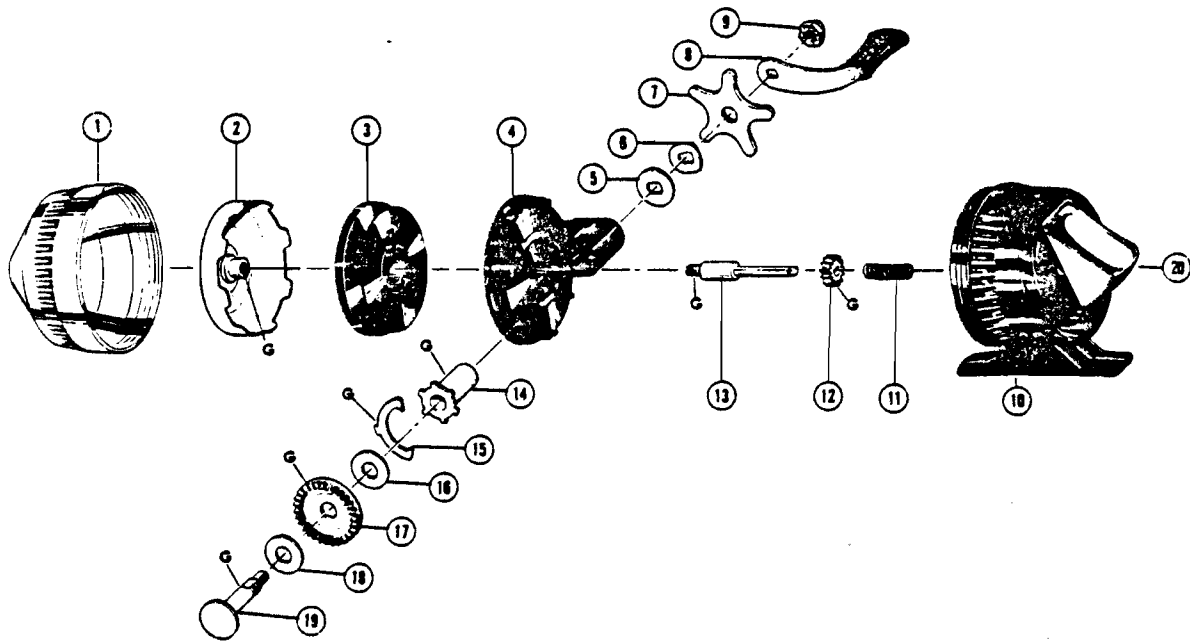

Zebco 76™

WWW.REELDR.COM

Key

No.	Part No.	Description
1	DZ24//SA	Front Cover
2	DZ10//SA	Spinner Head
3	DZ21/0	Spool (Empty)
4	DZ1/1	Body
5	DZ30//TP	Flat Washer
6	DZ31//TP	Curved Washer
7	DZ59//TMP	Star Drag
8	DZ18//SA	Handle
9	DZ3/0	Crank Nut
10	DZ23//SA	Back Cover

Key

No.	Part No.	Description
11	DZ20/1	Spring
12	DZ11/0	Pinion Gear
13	DZ15//SA	Center Shaft
14	DZ26/4	Crank Bushing
15	DZ60//TP	Anti-Reverse Pawl
16	DZ33/1	Fiber Washer
17	DZ12/0	Face Gear
19	DZ8//SA	Crank Shaft
20	DZ9/0	Thumb Stop
Not Shown	DZ21//SAM-8	See spool order blank