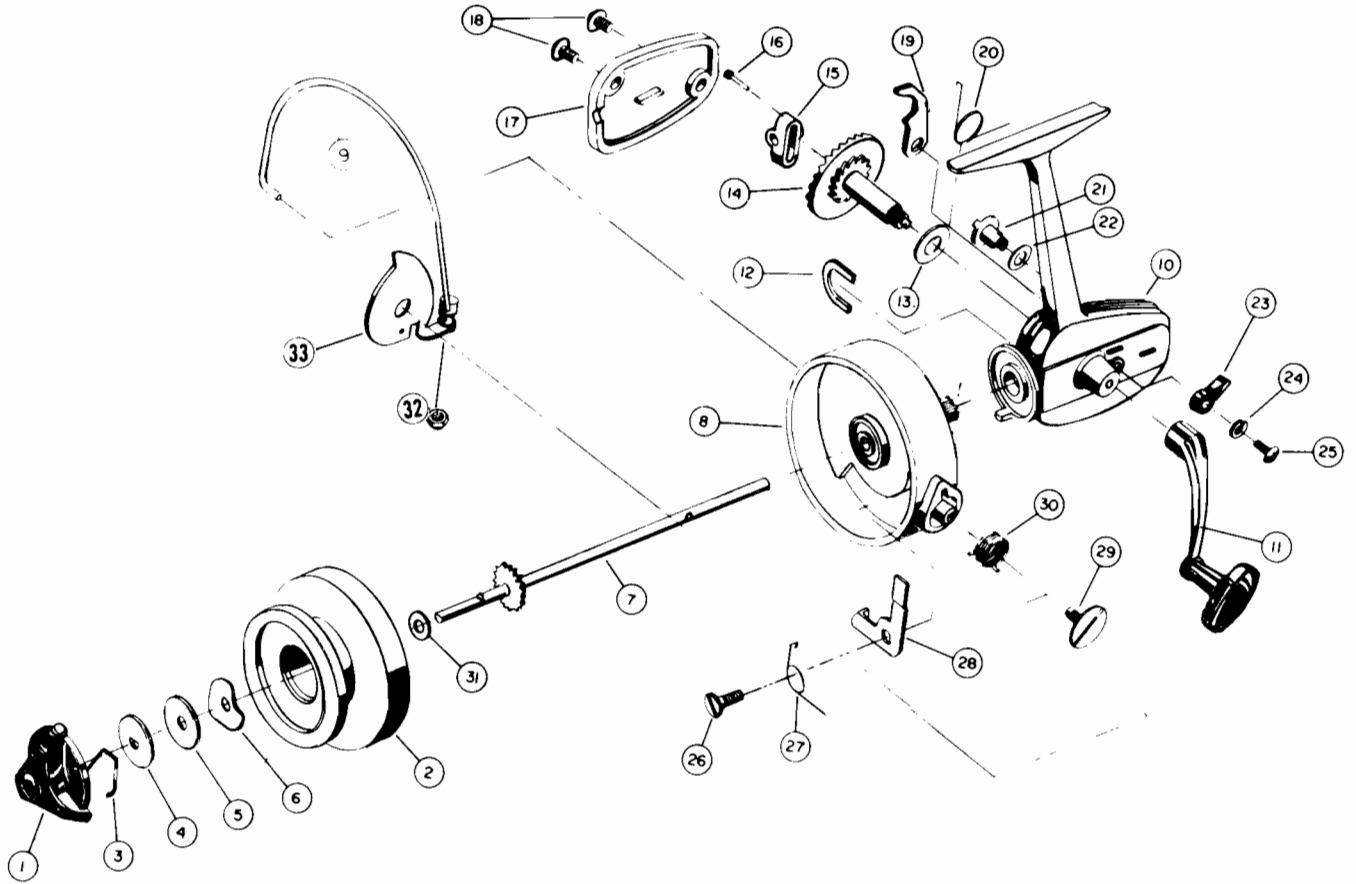

REBCO 74

WWW.REELDR.COM

MODEL 74

Key No.	Part No.	Description	Key No.	Part No.	Description
1	BA32	Drag Knob	16	BA29	Oscillator Pin
2	BA21	*Spool	17	BA23	Side Cover
3	BA36	*Drag Retainer	18	AA57	Cover Screw
4	BA45	*Drag Washer A (See Assy.)	19	BA63	Anti-Reverse Pawl
5	BA39	*Drag Washer B (See Assy.)	20	BA61	Anti-Reverse Spring
6	BA31	*Tension Spring (See Assy.)	21	BA60	Anti-Reverse Ratchet
7	BA15	Center Shaft	22	BA74	Washer
8	BA9	Rotor	23	BA59	Anti-Reverse Lever
9	BA47	Bail	24	BA55	Lock Washer
10	BA1	Body	25	AB110	Screw
11	BA18	Handle	26	BA24	Bail Lever Screw
12	BA6	Rotor Retainer	27	BA22	Trip Lever Spring
13	BA26	Crank Gear Shim	28	BA103	Bail Trip Lever
14	BA12	Crank Gear	29	BA51	Bail Hinge Screw
15	BA25	Oscillator	30	BA49	Bail Return Spring
			31	BA56	Bail Seat Washer
			32	BA14	Bail Nut
			33	BA7	Bail Hinge

PLEASE ORDER BY PART NUMBER