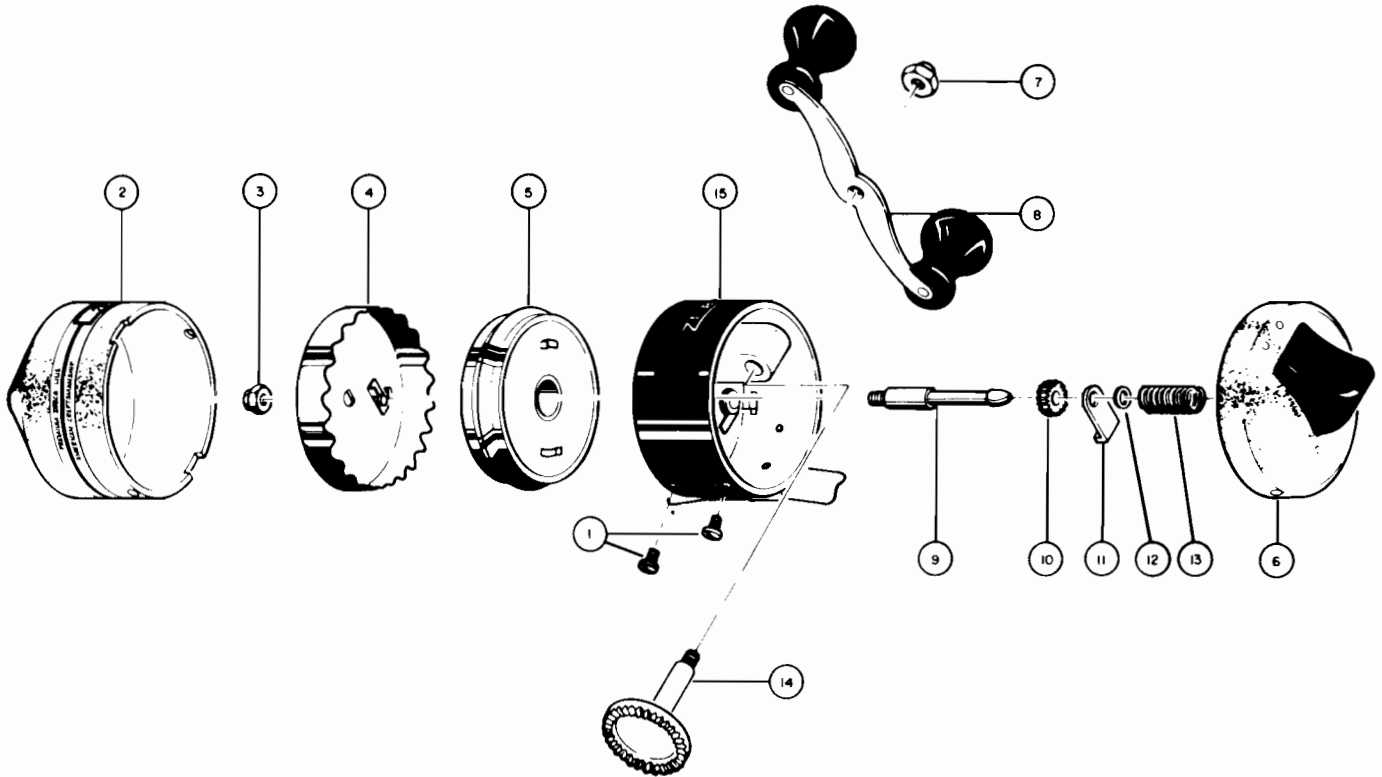

ZEBCO 700™

weight	11 oz./312 g
pound test	20
yards	80
meters	73

WWW.REELDR.COM

MODEL 700

Key No.	Part No.	Description
1	SZ055	Cover Lock Screw
2	SZ324	Front Cover Assembly
3	JZ006	Spinner Head Nut
4	EZ310	Spinner Head Assembly
5	SZ021	Spool (Empty)
	SZ321-20M	Spool w/20# Zebco Line
6	SZ323	Back Cover Assembly
7	QZ003	Crank Nut (or QZ003-B)
8	PZ318	Crank Handle Assembly

Key No.	Part No.	Description
9	SZ015	*Center Shaft
10	SZ011	*Pinion Gear
11	SZ014	*Anti-Reverse Drag
12	AZ106	*Brass Washer
13	SZ020	*Center Shaft Spring
14	SZ308	Crank Shaft Assembly
15	SZ301	Body Assembly

*Available as One Unit,
SZ315 Center Shaft Assembly

PLEASE ORDER BY PART NUMBER